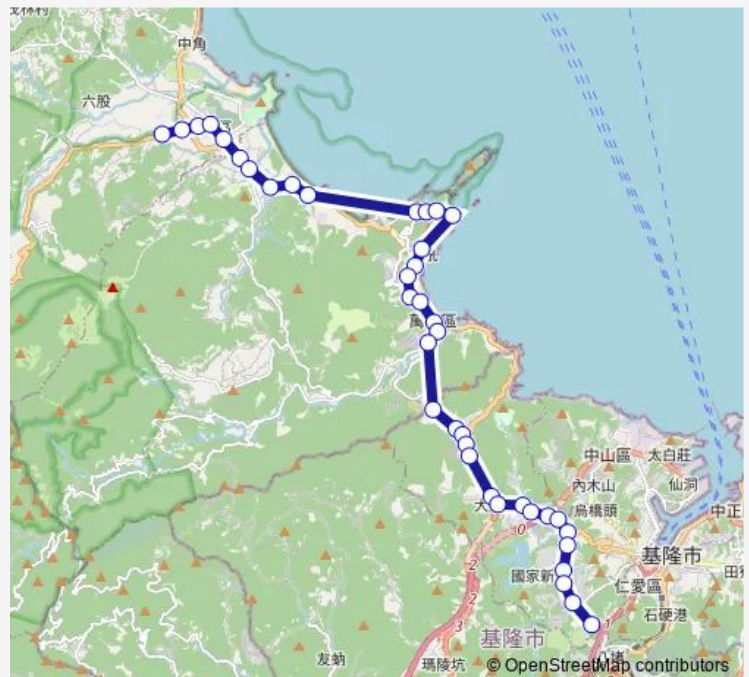

Thursday 00:00

Friday 00:00

Saturday 00:00

Sunday 00:00

Route info

Direction: 金山(南勢)

Stops: 39

Trip Duration: 24 hour 0 min