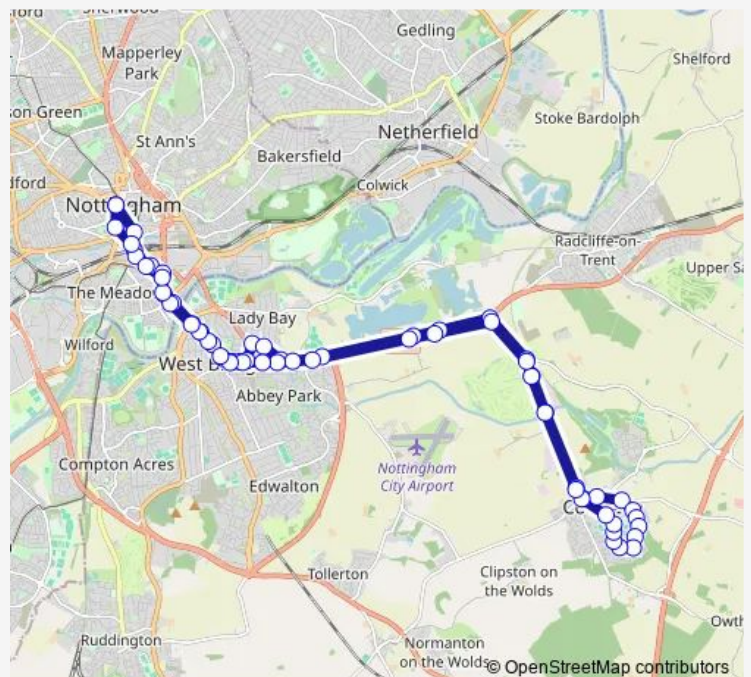

Radcliffe Road

Gamston Lock

Bassingfield Lane

Route schedule

Beastmarket Hill — Beastmarket Hill

Monday 05:35-23:20

Tuesday 05:35-23:20

Wednesday 05:35-23:20

Thursday 05:35-23:20

Friday 05:35-23:20

Saturday 00:20-23:20

Sunday 00:20-18:20

Route info

Direction: Beastmarket Hill

Stops: 64

Trip Duration: 0 hour 55 min

■ cotgrave — Nottingham - Cotgrave - Nottingham

Service Station

Holme House

Shepherds Park & Ride

Golf & Country Club

Canal Car Park

Morkinshire Lane

Manvers Arms

Shepherds Park & Ride

Holme House

Service Station

Bassingfield Lane

Gamston Lock

Brockley Road

Cyril Road

Davies Road