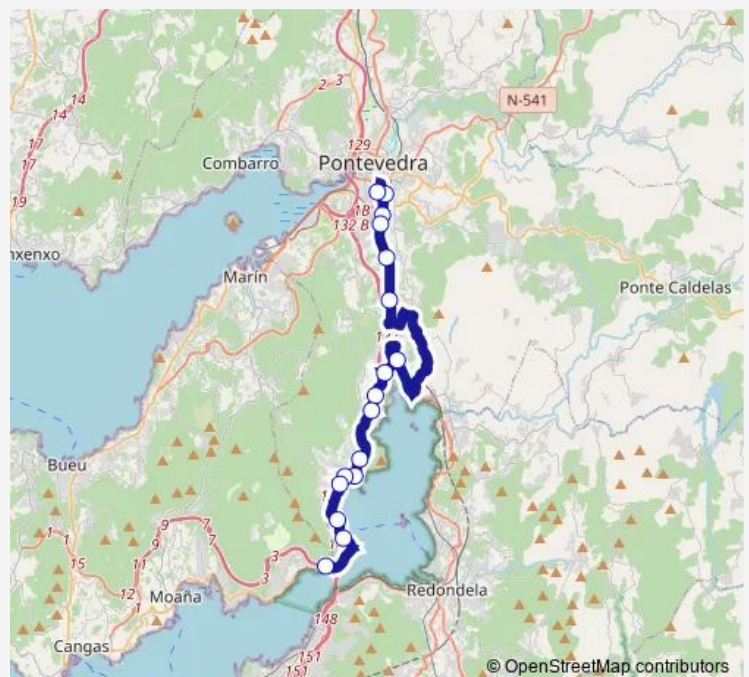

Bus XG625006 Pontevedra E.A.- IES Torrente - Cruce Vilaboa-Entrada Ap-9

[Go to website](#)

Direction

Pontevedra E.A. — Entrada Ap-9

17 stops

[Open route schedule](#)

- Pontevedra E.A.
- IES Gonzalo Torrente Ball
- Avda. DE Vigo(Alfa Romeo)
- Nissan
- Rosales
- Desguaces 2000
- Cruce Vilaboa
- O Toural
- Acuña-Villil
- Acuña
- Santa Cristina-Igrexa
- Sta. Cristina-Muelle
- Riomaior
- Riomaior-Bar Rivas
- San Adrian-Bodegón
- San Adrián
- Entrada Ap-9

Route schedule

Pontevedra E.A. — Entrada Ap-9

Monday	—
Tuesday	14:20
Wednesday	14:20
Thursday	—
Friday	14:20
Saturday	—
Sunday	—

Route info

Direction: Pontevedra E.A.

Stops: 17

Trip Duration: 0 hour 45 min

XG625006 Bus time schedules and route maps are available in an offline PDF at busmaps.com. Use the busmaps.com website to see live bus times, train schedule or subway schedule, and step-by-step directions for all public transit in Pontevedra

The schedule is provided in the local timezone. Times with "(+1)" indicate departures on the next day.

PDF file created on 2025-01-16

2024 BusMaps.com - All Rights Reserved