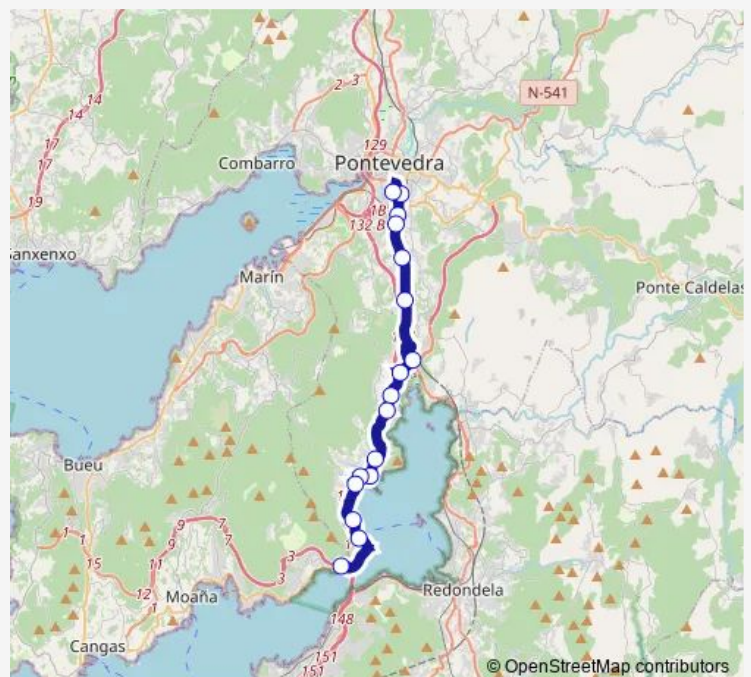

Bus Xg625006 Pontevedra E.A.- IES Torrente - Cruce Vilaboa-Entrada Ap-9

[Go to website](#)

Direction

Pontevedra E.A. — Entrada Ap-9

17 stops

[Open route schedule](#)

- Pontevedra E.A.
- IES Gonzalo Torrente Ball
- Avda. DE Vigo(Alfa Romeo)
- Nissan
- Rosales
- Desguaces 2000
- Cruce Vilaboa
- O Toural
- Acuña-Villil
- Acuña
- Santa Cristina-Igrexa
- Sta. Cristina-Muelle
- Riomaior
- Riomaior-Bar Rivas
- San Adrian-Bodegón
- San Adrián
- Entrada Ap-9

Route schedule

Pontevedra E.A. — Entrada Ap-9

Monday	—
Tuesday	14:20
Wednesday	14:20
Thursday	—
Friday	14:20
Saturday	—
Sunday	—

Route info

Direction: Pontevedra E.A.

Stops: 17

Trip Duration: 0 hour 45 min

Xg625006 Bus time schedules and route maps are available in an offline PDF at busmaps.com. Use the busmaps.com website to see live bus times, train schedule or subway schedule, and step-by-step directions for all public transit in Pontevedra

The schedule is provided in the local timezone. Times with "(+1)" indicate departures on the next day.

PDF file created on 2025-02-26

2024 BusMaps.com - All Rights Reserved