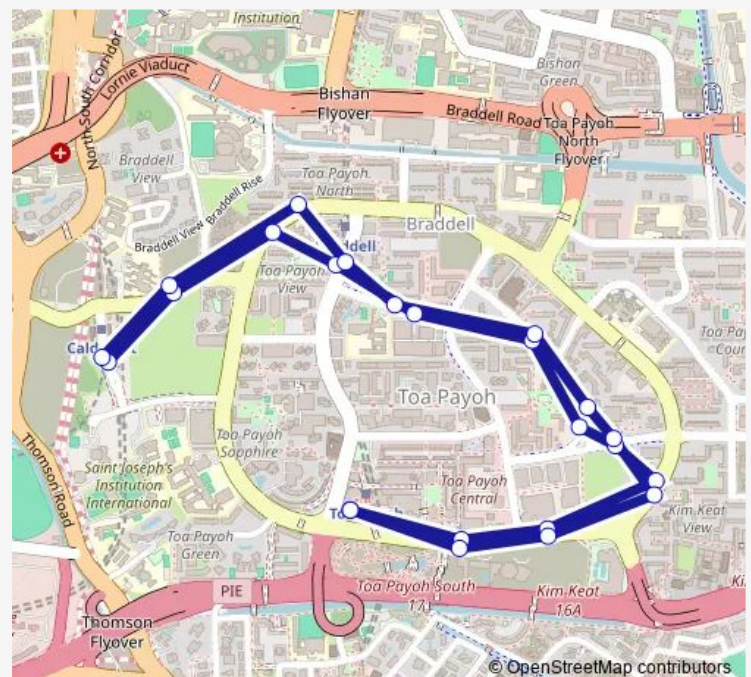

Blk 34

Blk 35

Blk 27

Route schedule

Toa Payoh Int — Toa Payoh Int

Monday 05:15

Tuesday 05:15

Wednesday 05:15

Thursday 05:15

Friday 05:15

Saturday 05:15

Sunday 05:15

Route info

Direction: Toa Payoh Int

Stops: 24

Trip Duration: 0 hour 35 min

235

BusMaps

Toa Payoh Stadium

Toa Payoh Swim Cplx

Toa Payoh Int

235 Bus time schedules and route maps are available in an offline PDF at busmaps.com. Use the busmaps.com website to see live bus times, train schedule or subway schedule, and step-by-step directions for all public transit in Singapore