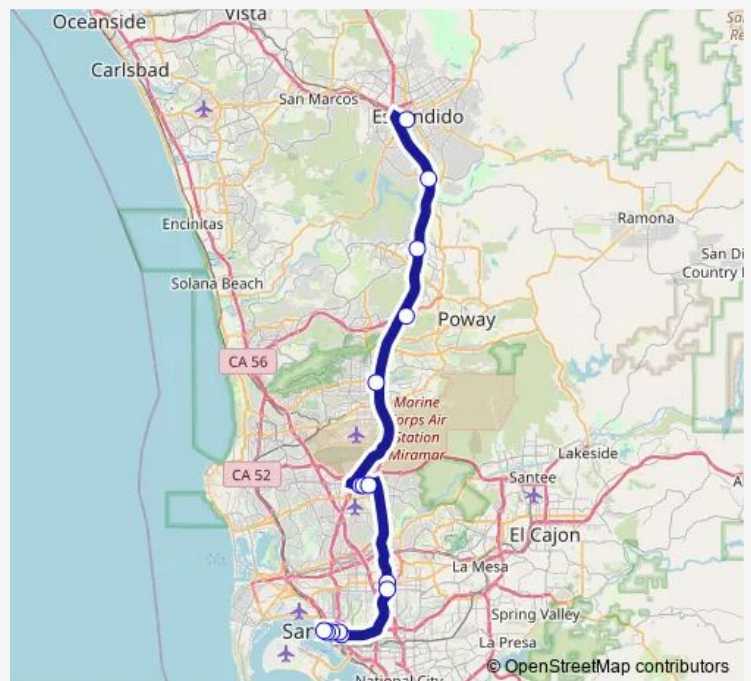

Bus 235 Downtown - Escondido Transit Center

[Go to website](#)

Direction

Santa Fe Depot Transit Center — Escondido Transit Center

15 stops

[Open route schedule](#)

Santa Fe Depot Transit Center

Broadway & 1st Av

Miramar College Transit Station

Sabre Springs & Penasquitos Transit Station

Rancho Bernardo Transit Station

Del Lago Transit Station

Escondido Transit Center

Route schedule

Santa Fe Depot Transit Center — Escondido Transit Center

Monday 04:43-22:38

Tuesday 04:43-22:38

Wednesday 04:43-22:38

Thursday 04:43-22:38

Friday 04:43-22:38

Saturday 04:43-22:08

Sunday 04:43-22:08

Route info

Direction: Santa Fe Depot Transit Center

Stops: 15

Trip Duration: 1 hour 18 min

235 — Downtown - Escondido Transit Center

Direction

Escondido Transit Center — India St & C St

15 stops

[Open route schedule](#)