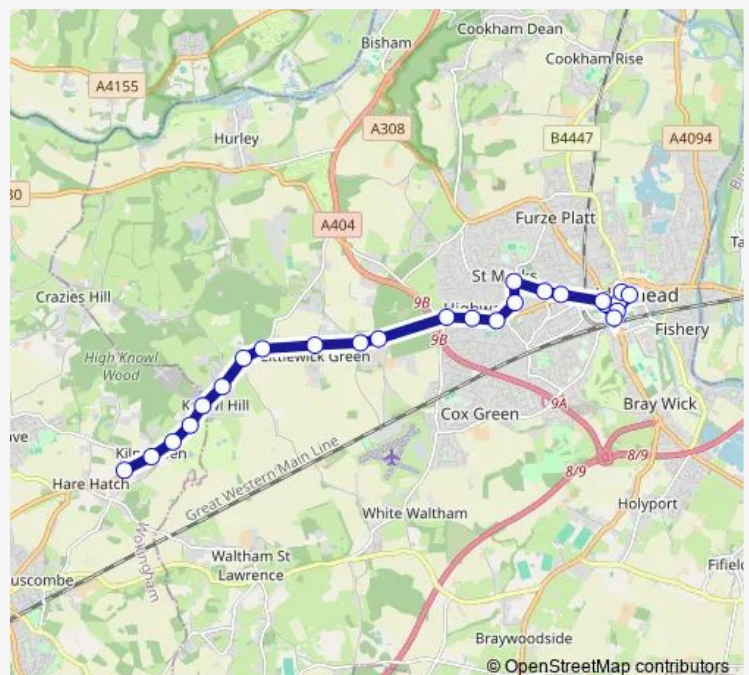

Market Street

Library

Queen Street

Maidenhead Railway Station

Frascati Way

Windsor Castle PH

Medical Centre

St Marks Hospital Gate 2

Novello

Square Deal Cafe

Old Devil Inn

Route schedule

Frascati Way — Hare Hatch Grange

| | |
|-----------|-------|
| Monday | 19:10 |
| Tuesday | 19:10 |
| Wednesday | 19:10 |
| Thursday | 19:10 |
| Friday | 19:10 |
| Saturday | — |
| Sunday | — |

Route info

Direction: Frascati Way

Stops: 25

Trip Duration: 0 hour 20 min

235 — Maidenhead - Waltham St Lawrence via Woodlands Park

Bird In Hand

Castle Royale Golf Club

The Forge