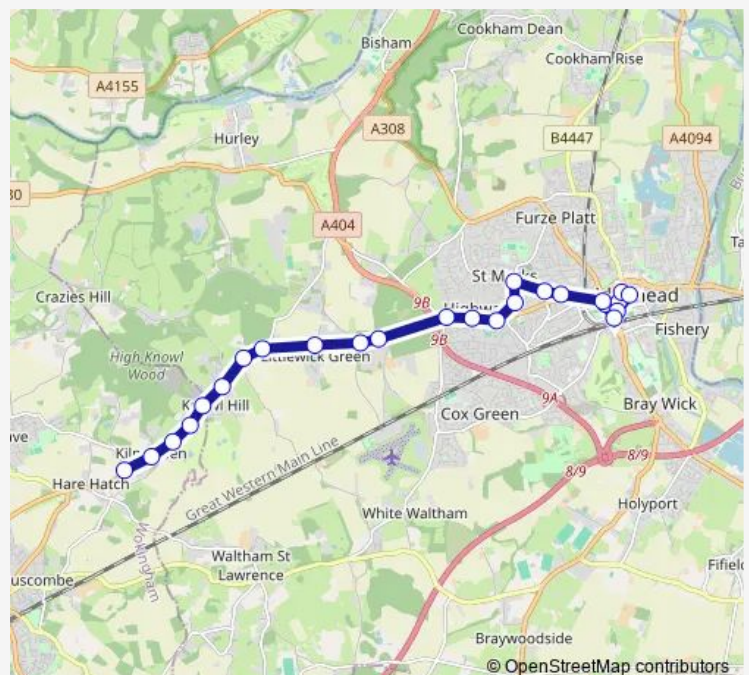

Bus 235 Maidenhead - Waltham St Lawrence via Woodlands Park

[Go to website](#)

Direction

Frascati Way — Hare Hatch Grange

25 stops

[Open route schedule](#)

Frascati Way

Broadway

Market Street

Library

Queen Street

Maidenhead Railway Station

Frascati Way

Windsor Castle PH

Medical Centre

St Marks Hospital Gate 2

Novello

Square Deal Cafe

Old Devil Inn

Route schedule

Frascati Way — Hare Hatch Grange

Monday	19:10
Tuesday	19:10
Wednesday	19:10
Thursday	19:10
Friday	19:10
Saturday	—
Sunday	—

Route info

Direction: Frascati Way

Stops: 25

Trip Duration: 0 hour 20 min

235 — Maidenhead - Waltham St Lawrence via Woodlands Park

Bird In Hand

Castle Royale Golf Club

The Forge

Hare Hatch Grange

235 Bus time schedules and route maps are available in an offline PDF at busmaps.com. Use the busmaps.com website to see live bus times, train schedule or subway schedule, and step-by-step directions for all public transit in Maidenhead