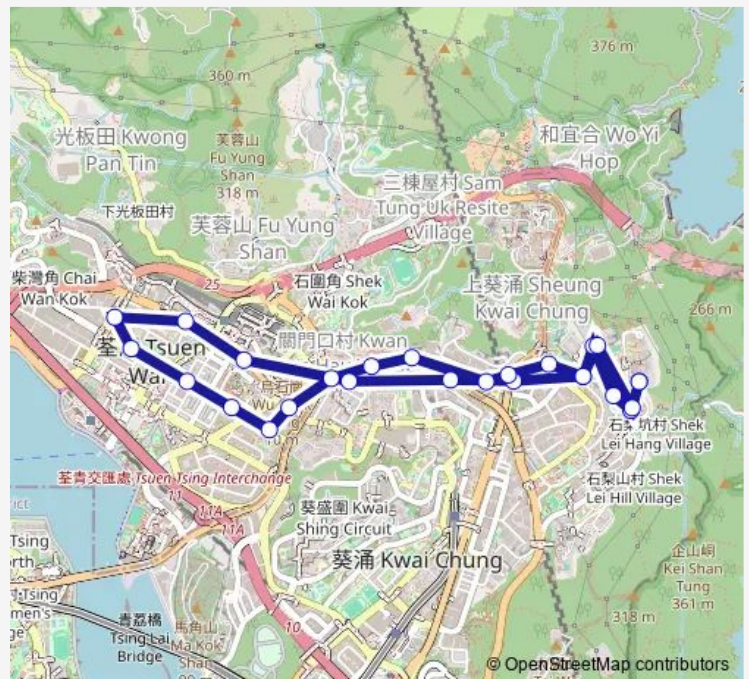

[Ctb] Lady Trench Polyclinic, SHA Tsui Road[[Kmb] Lady Trench Polyclinic

[Ctb] BO Shek Mansion, SHA Tsui Road[[Kmb] BO Shek Mansion[[Lwb] BO Shek Mansion

**Route schedule**

[Kmb] ON YAM BUS Terminus — [Kmb] ON YAM BUS Terminus

Monday	05:40-21:55
Tuesday	05:40-21:55
Wednesday	05:40-21:55
Thursday	05:40-21:55
Friday	05:40-21:55
Saturday	05:40-22:15
Sunday	05:40-23:55

**Route info**

Direction: [Kmb] ON YAM BUS Terminus

Stops: 26

Trip Duration: 0 hour 34 min