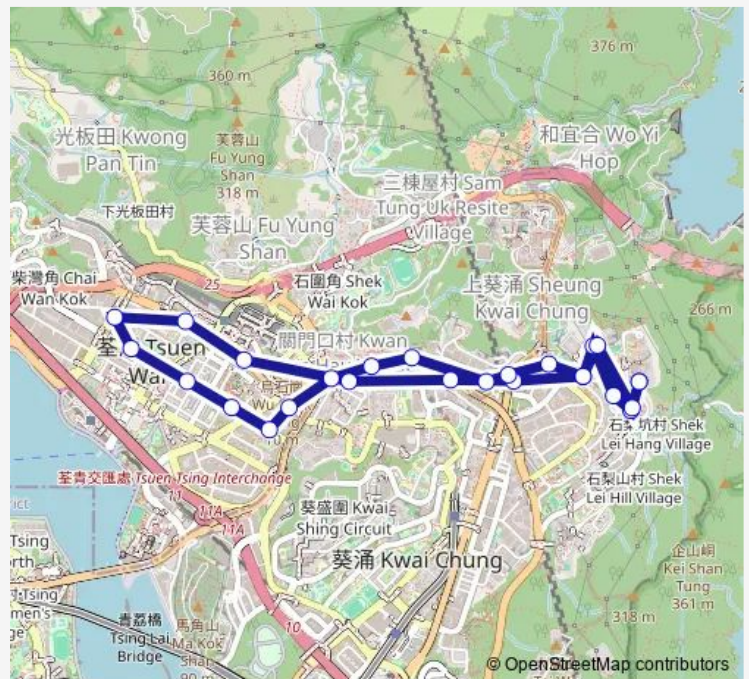

[Ctb] FUK LOI Estate, TAI Chung Road[[Kmb] FUK LOI Estate TAI Chung Road[[Lwb] FUK LOI Estate TAI Chung Road

[Ctb] Moon LOK DAI HA, SHA Tsui Road[[Kmb] Moon LOK DAI Ha[[Lwb] Moon LOK DAI Ha

[Ctb] Lady Trench Polyclinic, SHA Tsui Road[[Kmb] Lady Trench Polyclinic

[Ctb] BO Shek Mansion, SHA Tsui Road[[Kmb] BO Shek Mansion[[Lwb] BO Shek Mansion

Route schedule

[Kmb] ON YAM BUS Terminus — [Kmb] ON YAM BUS Terminus

Monday	05:40-21:55
Tuesday	05:40-21:55
Wednesday	05:40-21:55
Thursday	05:40-21:55
Friday	05:40-21:55
Saturday	05:40-22:15
Sunday	05:40-23:55

Route info

Direction: [Kmb] ON YAM BUS Terminus

Stops: 26

Trip Duration: 0 hour 32 min

■ 235 — Kwai Chung (ON YAM Estate) - Tsuen WAN (Circular) **BusMaps**

[Ctb] NEW Haven, SHA Tsui Road[[Kmb] NEW Haven[[Lwb] NEW Haven