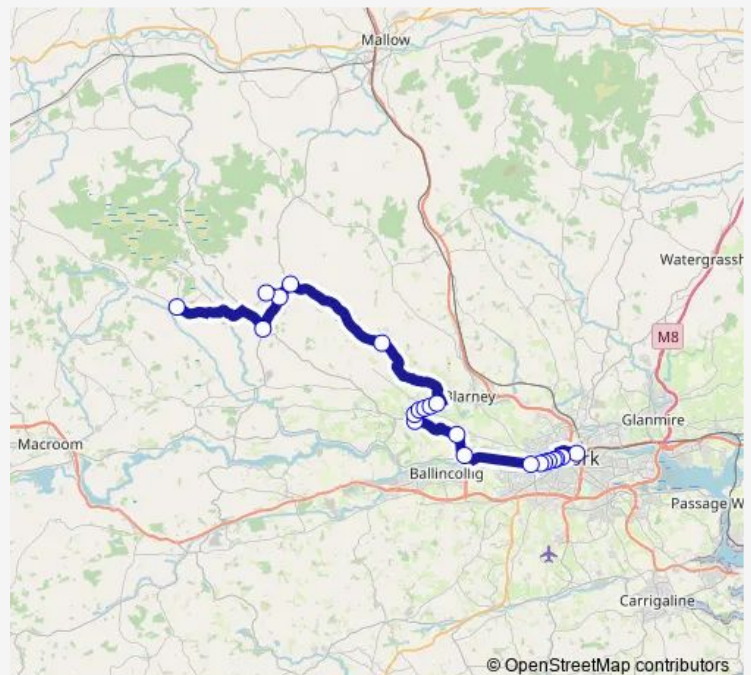

Bus 235 Cork - Rylane - Stuake

[Go to website](#)

Direction

Donoughmore — Parnell Place

20 stops

[Open route schedule](#)

Donoughmore

Creans Cross

Berrings

Blairs Inn

St Senan's Terrace

Coachford Junction

St Senan's Church

Healy's Bridge

Leemount Cross

County Hall

UCC Western Gateway

Castlewhite Apartments

UCC Gaol Cross

University College

Mardyke Walk

Presentation College

Mercy Hospital

Grand Parade

South Mall (VHI House Stop A)

Parnell Place

Route schedule

Donoughmore — Parnell Place

Monday 16:55

Tuesday 16:55

Wednesday 16:55

Thursday 16:55

Friday 16:55

Saturday —

Sunday —

Route info

Direction: Donoughmore

Stops: 20

Trip Duration: 1 hour 4 min

235 — Cork - Rylane - Stuake