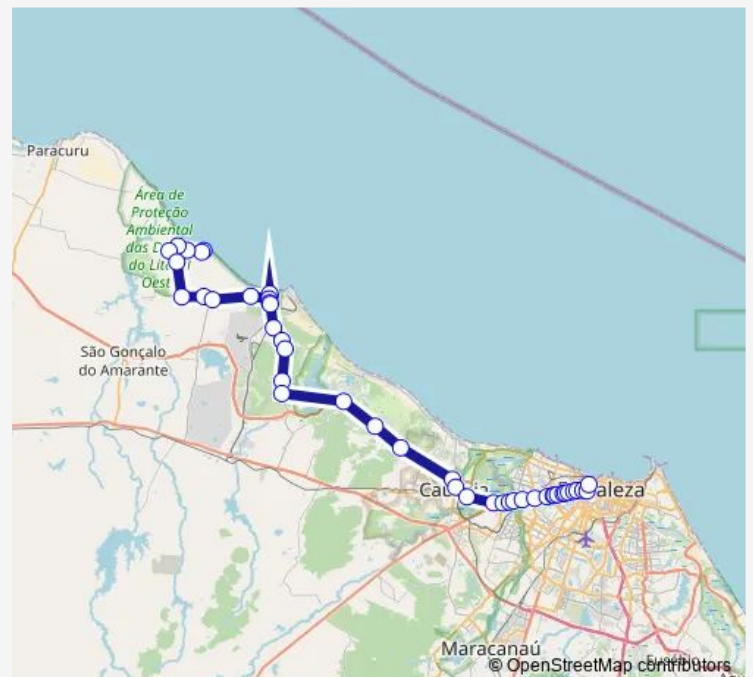

Sitio MAE Rainha

Cidade DO Cauipe

Deposito DO Sassa Volta

Route schedule

Mercado Taiba / Final DE Linha — Praca Jose DE Alencar

Monday 06:00-18:45

Tuesday 06:00-18:45

Wednesday 06:00-18:45

Thursday 06:00-18:45

Friday 06:00-18:45

Saturday 06:00-17:30

Sunday 06:00-19:00

Route info

Direction: Mercado Taiba / Final DE Linha

Stops: 45

Trip Duration: 1 hour 58 min

235 — Fortaleza/Taiba

BusMaps

Entrada Lagoa DO Banana

Posto Garrote(Foto Sensor)

Alto DO Garrote / Carangueijo

Posto BR / COM RUA Felix Gomes DA Silva

Inss / Terminal Malvinas Caucaia

Policlinica Caucaia

Sunday 08:00-17:30

Route info

Direction: Agencia Centro Fretcar

Stops: 46

Trip Duration: 1 hour 51 min

Cidade DO Cauipe

Sítio MAE Rainha

Mercadinho DO Cafe