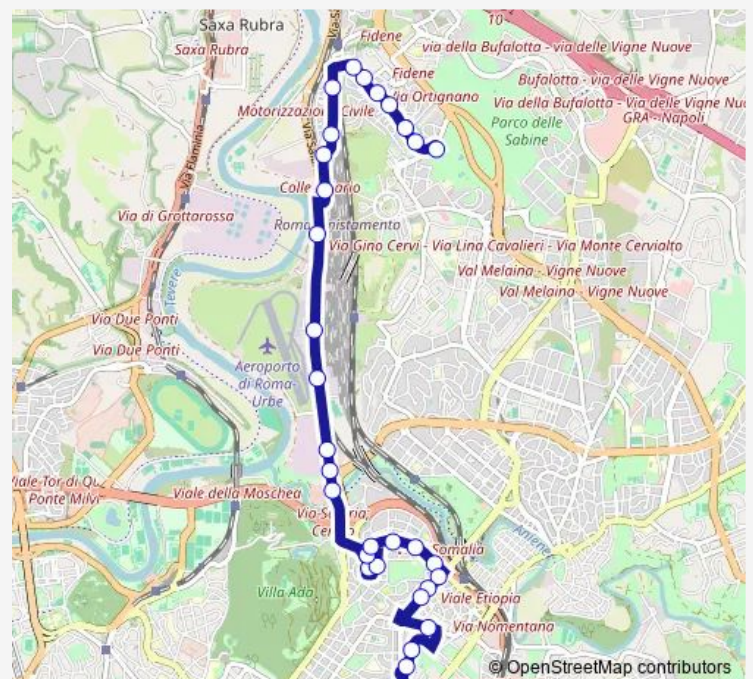

Somalia/Terziani

Salaria/Ponte Salario

Salaria/Prati Fiscali

Route schedule

Bressanone/S. Agnese Annibaliano (MB1) — Labia

Monday 05:30-22:30

Tuesday 05:30-22:30

Wednesday 05:30-22:30

Thursday 05:30-22:30

Friday 05:30-22:30

Saturday 05:30-22:30

Sunday 06:00-22:30

Route info

Direction: Bressanone/S. Agnese Annibaliano (MB1)

Stops: 36

Trip Duration: 0 hour 44 min

235

BusMaps

SALARIA/MARCIANA MARINA

SALARIA/MONTEVARCHI

AEROPORTO URBE

Salaria/Cortona

Cortona/Salaria

Cortona/Radicofani

Direction: Labia

Stops: 31

Trip Duration: 0 hour 40 min

LIBIA (MB1)

Libia/Gimma

Tripoli

Asmara/Adigrat

ASMARA/S.AGNESE ANNIBALIANO (MB1)