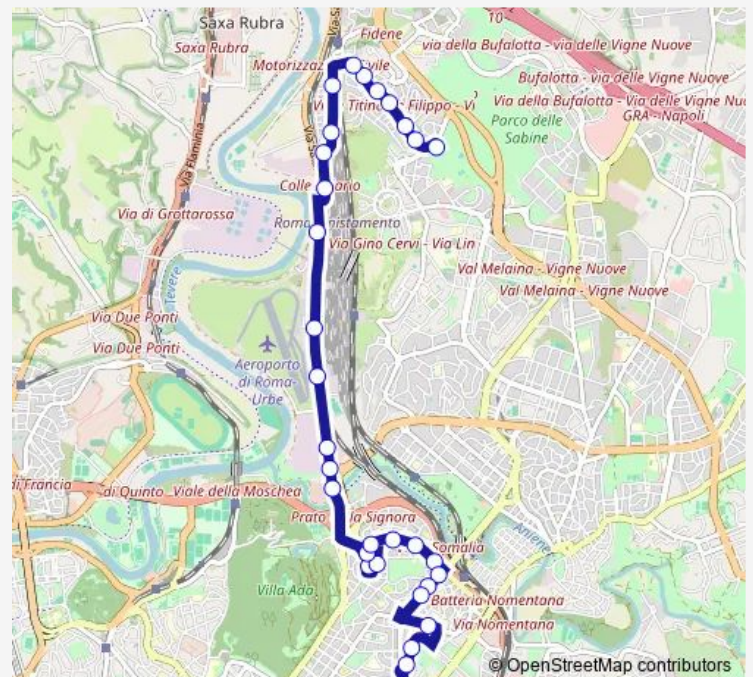

Somalia/Terziani

Salaria/Ponte Salario

Salaria/Prati Fiscali

Route schedule

Bressanone/S. Agnese Annibaliano (Mb1) — Labia

Monday 05:30-22:30

Tuesday 05:30-22:30

Wednesday 05:30-22:30

Thursday 05:30-22:30

Friday 05:30-22:30

Saturday 05:30-22:30

Sunday 06:00-22:30

Route info

Direction: Bressanone/S. Agnese Annibaliano (Mb1)

Stops: 36

Trip Duration: 0 hour 44 min

■ 235

BusMaps

Salaria/Marciana Marina

Salaria/Montevarchi

Aeroporto Urbe

Salaria/Cortona

Cortona/Salaria

Cortona/Radicofani

Direction: Labia

Stops: 31

Trip Duration: 0 hour 40 min

Libia (Mb1)

Libia/Gimma

Tripoli

Asmara/Adigrat

Asmara/S.Agnese Annibaliano (Mb1)