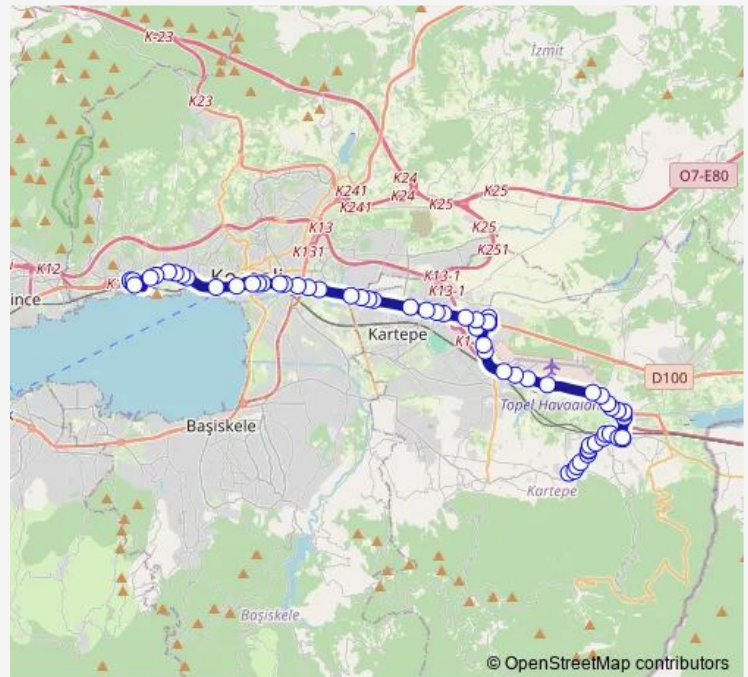

Saturday 07:00-17:35

Sunday 08:30-17:35

Route info

Direction: GARAJ DEPOLAMA ALANI 1

Stops: 54

Trip Duration: 0 hour 42 min

235 — Balaban-Derbent-Acisu-İzmit

BusMaps