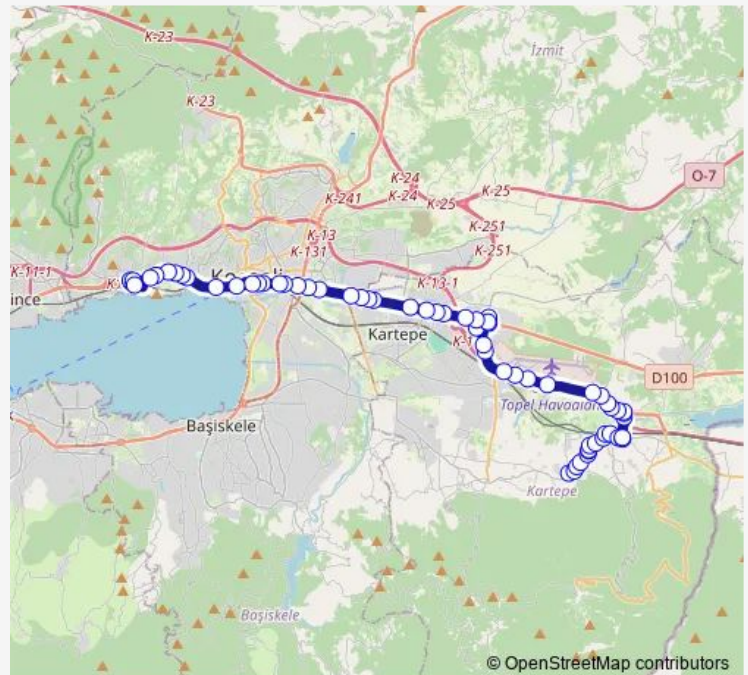

Thursday 07:00-17:35

Friday 07:00-17:35

Saturday 07:00-17:35

Sunday 08:30-17:35

Route info

Direction: Garaj Depolama Alanı 1

Stops: 54

Trip Duration: 0 hour 42 min

Sunday 07:30-19:00

Route info

Direction: Harmanlik

Stops: 63

Trip Duration: 0 hour 48 min

Ovali

Suadiye Sapađı

SarimeŒe Sapađı 2