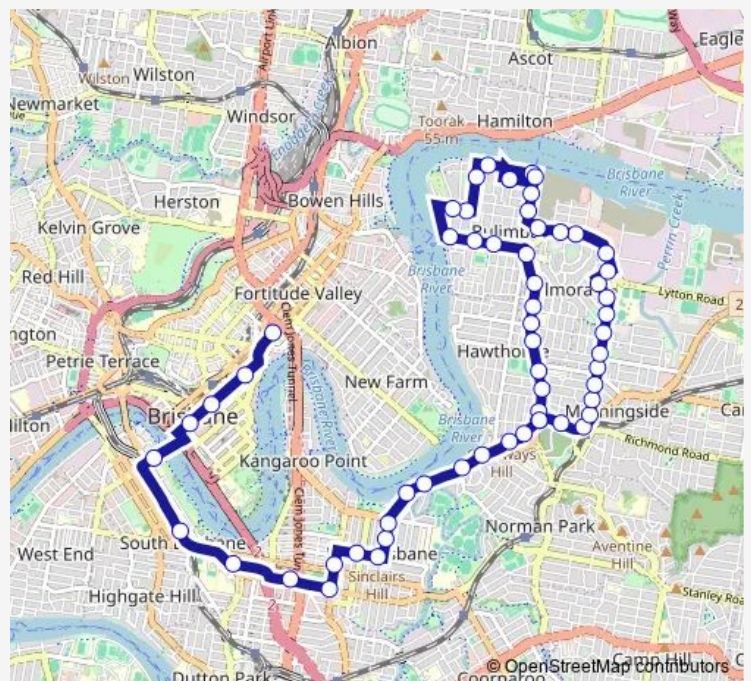

Heidelberg St at Heath Street, stop 15

Wynnum Rd at Walter Avenue, stop 16

Wynnum Rd at Norman Creek Bridge, stop 17

Wynnum Rd at Norman Crescent, stop 19

Wynnum Rd at Waldo Street, stop 20

Balmoral St near Philip St, stop 21

Wednesday 06:25-23:05

Thursday 06:25-23:05

Friday 06:25-23:05

Saturday 08:01-23:06

Sunday 09:27-21:21

Route info

Direction: Ann Street Stop 217 at Valley Island

Stops: 59

Trip Duration: 0 hour 44 min

235 — Balmoral - City/Valley via Thynne Road

Wynnum Rd at Balmoral Park, stop 24

Wynnum Rd at Morningside Rail, stop 25

Thynne Rd at Ison Street, stop 26

Thynne Rd at Morningside Park, stop 27

Friday 06:20-19:26

Saturday 07:45-18:15

Sunday 08:00-17:00

Route info

Direction: Apollo Rd near Byron St, stop 41

Stops: 39

Trip Duration: 0 hour 44 min

Heidelberg St at Heath Street, stop 15