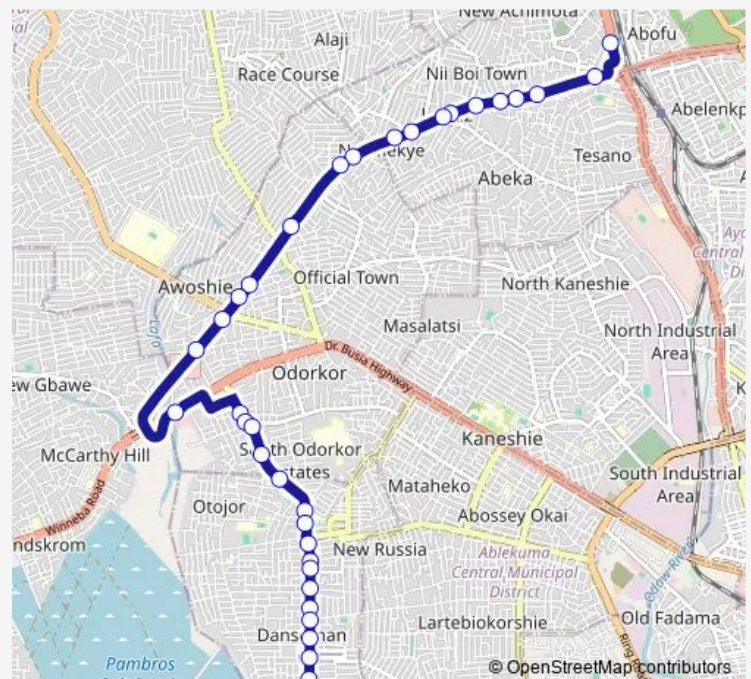

Thursday 06:00

Friday 06:00

Saturday 06:00

Sunday 06:00

Route info

Direction: Achimota Old Station

Stops: 35

Trip Duration: 0 hour 46 min

235 — Dansoman ↔ Achimota

Thirteen

Ave Maria

Oxygen (o2)

St. Martin Depores

Dansoman Roundabout

King Solomon

Mama's Inn

Wednesday 06:00

Thursday 06:00

Friday 06:00

Saturday 06:00

Sunday 06:00

Route info

Direction: Exhibition (Dansoman)

Stops: 32