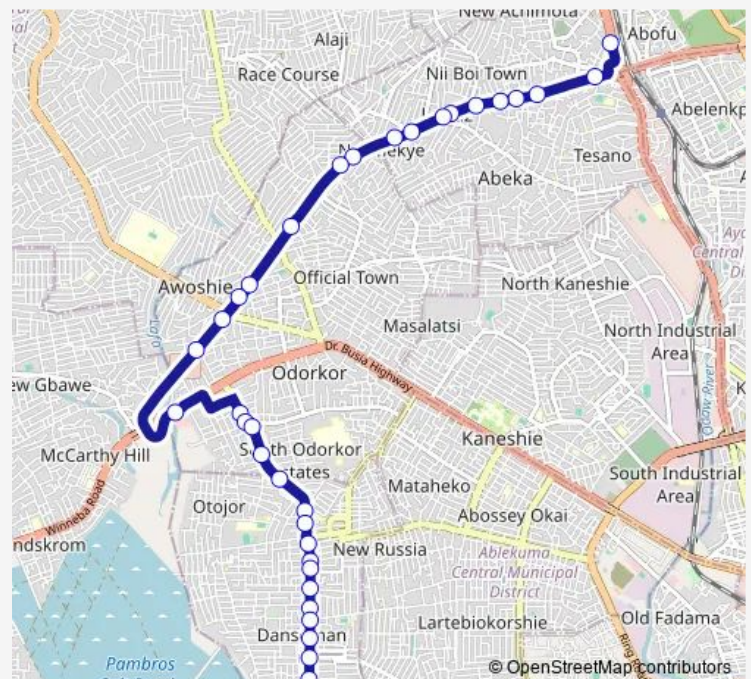

### Route schedule

Achimota Old Station — Exhibition (Dansoman)

Monday 06:00

Tuesday 06:00

Wednesday 06:00

Thursday 06:00

Friday 06:00

Saturday 06:00

### Route info

Direction: Achimota Old Station

Stops: 35

Trip Duration: 0 hour 46 min

235 — Dansoman ↔ Achimota

Thirteen

Ave Maria

Oxygen (o2)

## Route schedule

Exhibition (Dansoman) — Achimota Old Station

Monday 06:00

---

Tuesday 06:00

---

Wednesday 06:00

---