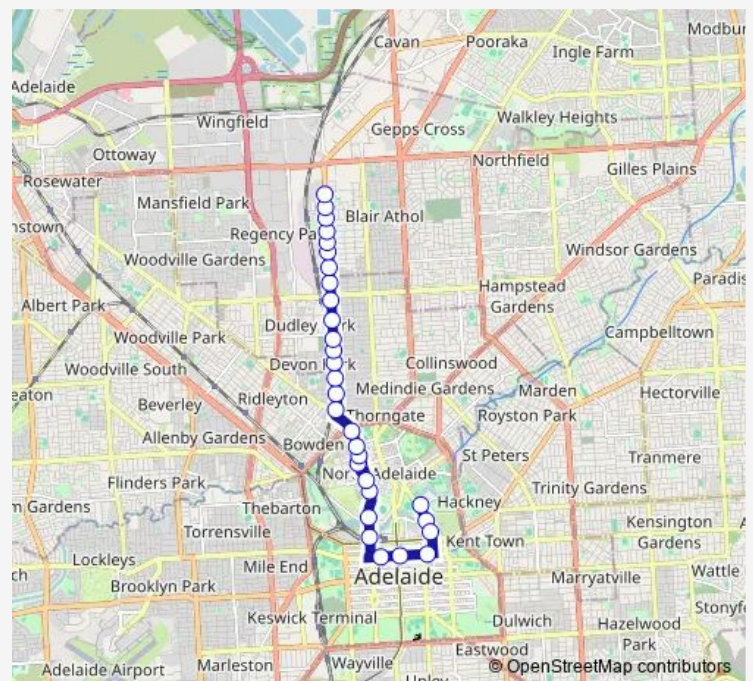

Stop 7 Jeffcott Rd - East side

Stop 6 Jeffcott St - East side

Stop 5A Jeffcott St - East side

Stop 5 Jeffcott St - East side

### Route schedule

Stop 22 Churchill Rd - East side — Stop G3 Grenfell St - North side

Monday 06:02-22:36

Tuesday 06:02-22:36

Wednesday 06:02-22:36

Thursday 06:02-22:36

Friday 06:02-22:36

Saturday 06:52-23:05

### Route info

Direction: Stop 22 Churchill Rd - East side

Stops: 28

Trip Duration: 0 hour 35 min

235 — Kilburn to City

Stop 4 Jeffcott St - East side

Stop 3 Jeffcott St - East side

Stop 2 Montefiore Rd - East side

Stop 1 Montefiore Rd - East side

Stop D2 Currie St - North side

Stop E2 Currie St - North side

Stop G3 Grenfell St - North side