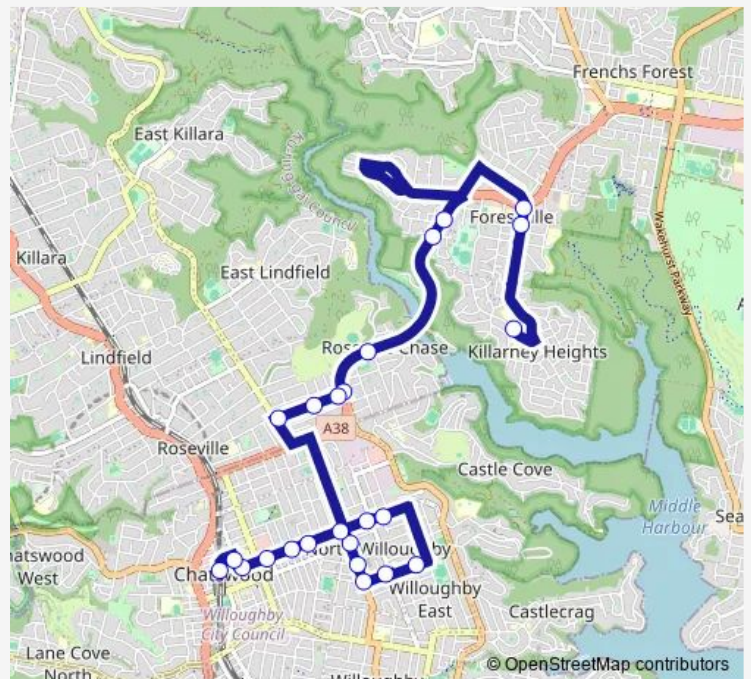

Starkey St At Violet Av

Starkey St At Warringah Rd

Warringah Rd Opp Laurel Ch

Warringah Rd Opp Valley Rd

Warringah Rd Before Babbage Rd

Babbage Rd At Allan St

Addison Av After Babbage Rd

Addison Av At Moore St

Roseville Public School, Addison Av

Penshurst St After Macmahon St

Penshurst St Opp Church St

Penshurst St At Forsyth St

Forsyth St Before High St

Mcclelland St Opp First Av

Victoria Av At Neville St

Victoria Av At High St

Victoria Av After Penshurst St

Mashman Park, Victoria Av

Victoria Av At Olga St

Route schedule

Killarney High School, Melwood Av — Chatswood Station, Stand C

Monday	15:15
Tuesday	15:15
Wednesday	15:15
Thursday	15:15
Friday	—
Saturday	—
Sunday	—

Route info

Direction: Killarney High School, Melwood Av

Stops: 24

Trip Duration: 0 hour 51 min

235 — Killarney Heights HS to Chatswood Station via St Thomas Ps **BusMaps**

Victoria Av Opp Chatswood Chase Sydney