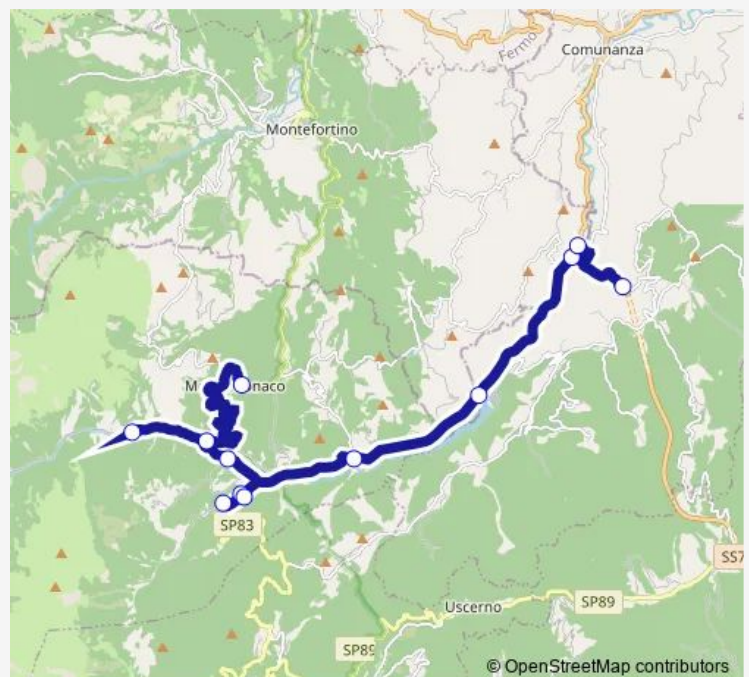

Rascio

Bivio Vallegrascia

Rascio

SAN Giorgio ALL'Isola

Sp86 - Bivio Gerosa

Bivio Collina

Ponte Aso

Bivio Croce Di Casale

### Route schedule

Montemonaco — Bivio Croce Di Casale

Monday	06:35
Tuesday	06:35
Wednesday	06:35
Thursday	06:35
Friday	06:35
Saturday	06:35
Sunday	—

### Route info

Direction: Montemonaco

Stops: 12

Trip Duration: 0 hour 28 min

Montemonaco-Rocca Di Montemonaco-Bivio Vallegrascia-Ponte ASO-Bivio Croce Di Casale

Bus time schedules and route maps are available in an offline PDF at [busmaps.com](https://busmaps.com). Use the [busmaps.com](https://busmaps.com) website to see live bus times, train schedule or subway schedule, and step-by-step directions for all public transit in Montemonaco