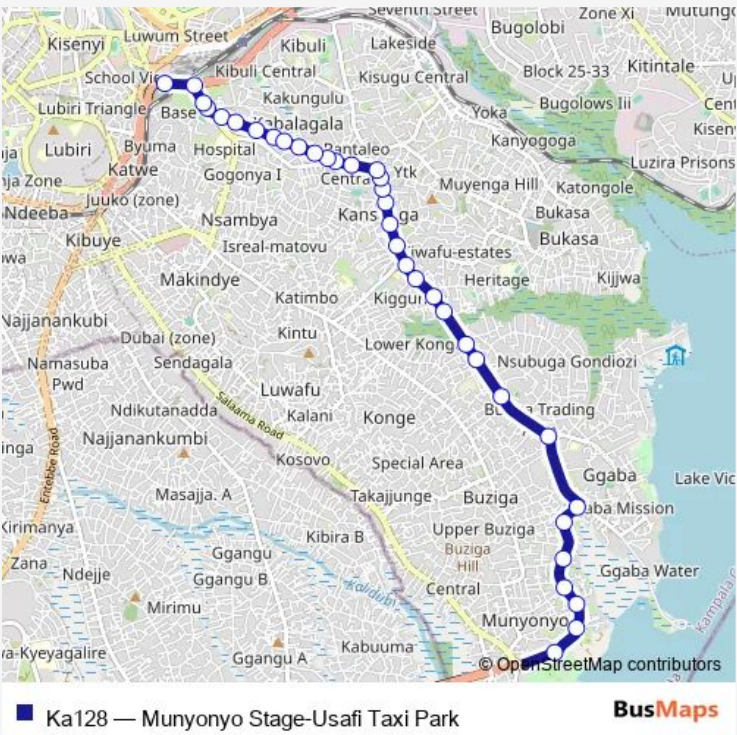

# Bus Ka128 Munyonyo Stage-Usafi Taxi Park

[Go to website](#)

**Direction**  
 Munyonyo Commonwealth Resort — Gapco - Post Office (Nsambya Rd)  
 35 stops  
[Open route schedule](#)

- Munyonyo Commonwealth Resort
- Wavamuno Rd (Munyonyo)
- Reach Out Primary School
- Gaz Munyonyo
- Reggies's Grocery
- Fusion Bar And Spar
- Wavamuno Stage - Wavamuno Rd
- Bunga-kauku
- Bunga Church
- Tiny Tots Daycare
- Eucalyptus - Soya
- Gospel Light
- Bunga Kansanga Swamp
- Makanga
- Didis - Kampala International University of East Africa
- Zara Internet Cafe - Kansanga
- Kobil Kampala International University
- K.I.U. Hostels
- Kampala International University Main Gate
- Centenary Bank
- Tools & Machinery House - Kabalagala Police Station

**Route schedule**  
 Munyonyo Commonwealth Resort — Gapco - Post Office (Nsambya Rd)

Monday	06:30-19:00
Tuesday	06:30-19:00
Wednesday	06:30-19:00
Thursday	06:30-19:00
Friday	06:30-19:00
Saturday	06:30-19:00
Sunday	06:30-19:00

**Route info**  
 Direction: Munyonyo Commonwealth Resort  
 Stops: 35  
 Trip Duration: 0 hour 58 min

Capital Club - Kabalagaba

Kabalagala

Kabalagala - Kings Gate Mall

Petro Station (Ggaba Road)

Embassy Plaza

American Embassy - Cavendish University

Dfcu Bank (Ggaba Road)

Nsambya Police Barracks - St. Peter's Primary School

Total (Ggaba Road)

Central View Hotel - Kasasiro

Sharing Youth Centre

Kasaawe Police Post - Hared Petrol Station