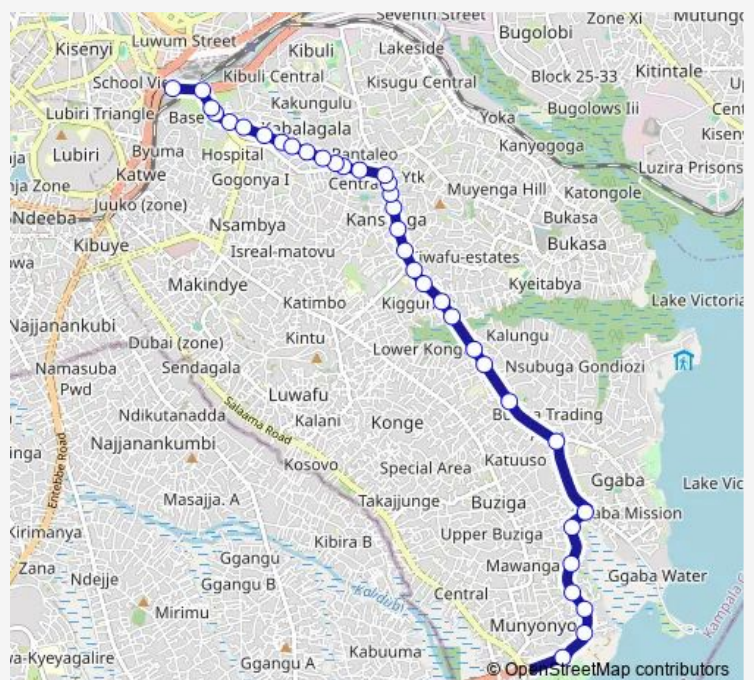

### Route schedule

Munyonyo Commonwealth Resort — Gapco - Post Office (Nsambya Rd)

Monday 06:30-19:00

Tuesday 06:30-19:00

Wednesday 06:30-19:00

Thursday 06:30-19:00

Friday 06:30-19:00

Saturday 06:30-19:00

### Route info

Direction: Munyonyo Commonwealth Resort

Stops: 35

Trip Duration: 0 hour 47 min

KA128 — Munyonyo Stage-Usafi Taxi Park

Capital Club - Kabalagaba

Kabalagala

Kabalagala - Kings Gate Mall

Petro Station (Ggaba Road)

Embassy Plaza

American Embassy - Cavendish University

Dfcu Bank (Ggaba Road)

Nsambya Police Barracks - St. Peter's Primary School

Total (Ggaba Road)

Central View Hotel - Kasasiro

Sharing Youth Centre