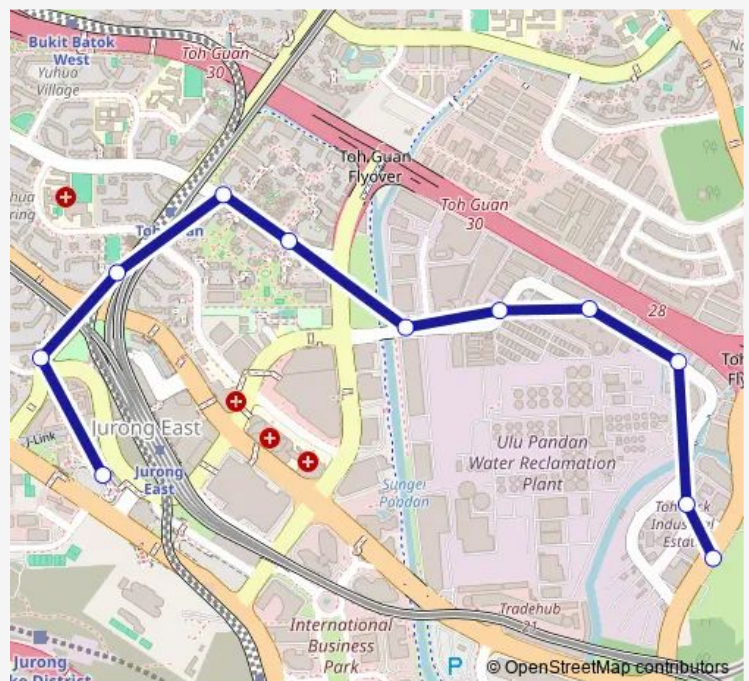

Bus 183B

[Go to website](#)

Direction

Jurong East Int — Aft Toh Tuck Link

11 stops

[Open route schedule](#)

Jurong East Int

Seventh-Day Advent Ch

Aft Toh Tuck Link

Route schedule

Jurong East Int — Aft Toh Tuck Link

Monday	07:46
Tuesday	07:46
Wednesday	07:46
Thursday	07:46
Friday	07:46
Saturday	—
Sunday	—

Route info

Direction: Jurong East Int

Stops: 11

Trip Duration: 0 hour 16 min

183B

BusMaps

183B Bus time schedules and route maps are available in an offline PDF at busmaps.com. Use the busmaps.com website to see live bus times, train schedule or subway schedule, and step-by-step directions for all public transit in Singapore