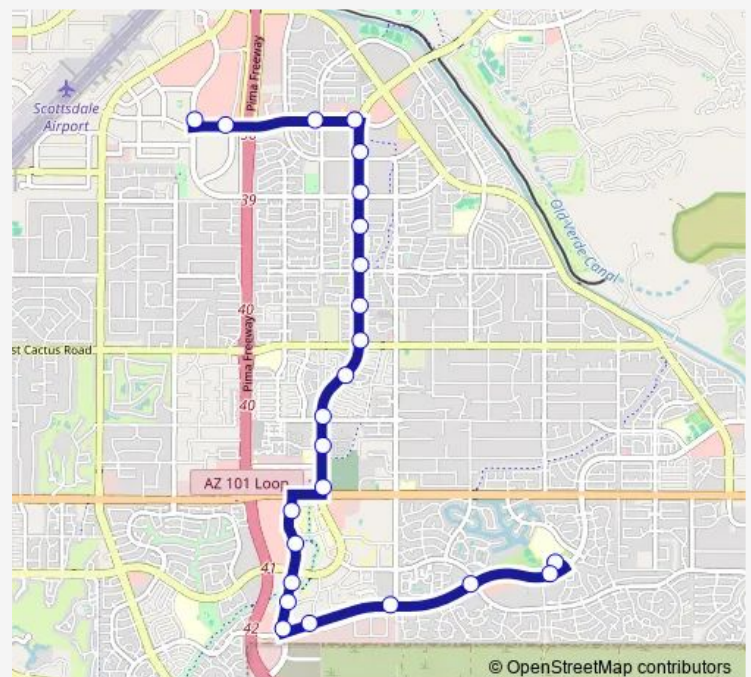

### Route schedule

Northsight Bl & Raintree Dr — Via Linda Senior Center

Monday 06:02-19:20

Tuesday 06:02-19:20

Wednesday 06:02-19:20

Thursday 06:02-19:20

Friday 06:02-19:20

Saturday —

### Route info

Direction: Northsight Bl & Raintree Dr

Stops: 42

Trip Duration: 0 hour 47 min

■ MSTG — Mustang

BusMaps

Mustang Tc

90th St & 9700 South

90th St & San Victor Dr

Via Linda & 90th St

Via Linda & 91st St

Via Linda & 94th St

Via Linda & 96th St

Via Linda & Mountain View Rd

Via Linda & 104th St

Via Linda Senior Center

Via Linda & 108th St

Via Linda & Shea Bl

Via Linda Senior Center

**Direction**

Via Linda Senior Center — Northsight Bl &amp; Raintree Dr

24 stops

[Open route schedule](#)

Via Linda Senior Center