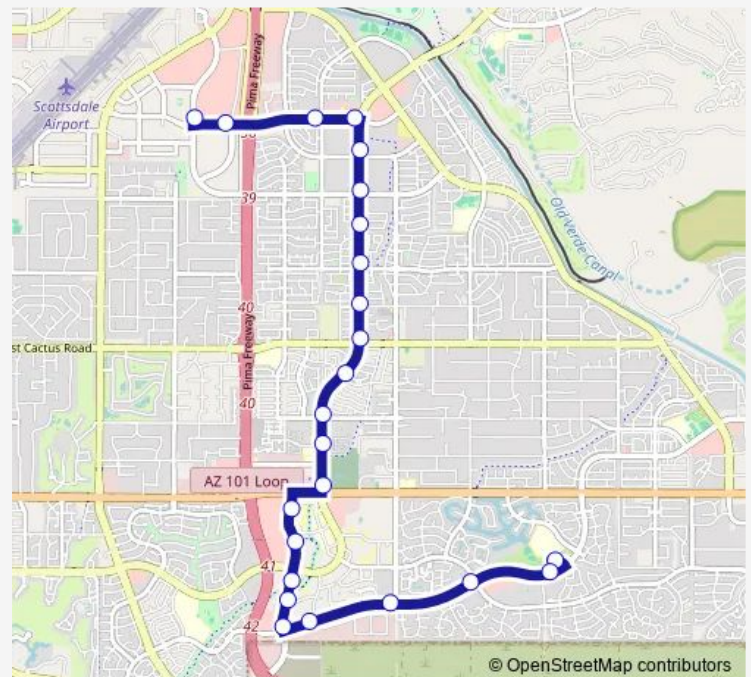

### Route schedule

Northsight Bl & Raintree Dr — Via Linda Senior Center

Monday 06:02-19:20

Tuesday 06:02-19:20

Wednesday 06:02-19:20

Thursday 06:02-19:20

Friday 06:02-19:20

Saturday —

### Route info

Direction: Northsight Bl & Raintree Dr

Stops: 42

Trip Duration: 0 hour 43 min

■ Mstg — Mustang

BusMaps

Mustang Tc

90th St & 9700 South

90th St & San Victor Dr

Via Linda & 90th St

Via Linda & 91st St

Via Linda & 94th St

Via Linda & 96th St

Via Linda & Mountain View Rd

Via Linda & 104th St

Via Linda Senior Center

Via Linda & 108th St

Via Linda & Shea Bl

Via Linda Senior Center

**Direction**

Via Linda Senior Center — Northsight Bl &amp; Raintree Dr

24 stops

[Open route schedule](#)

Via Linda Senior Center