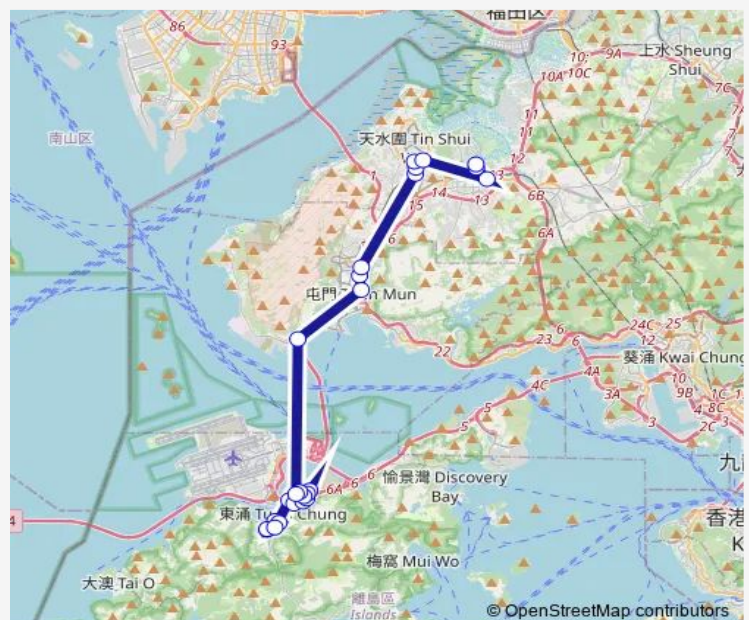

[Ctb] Ying HEI Road[[Lwb] Ying HEI Road][Nlb] Ying HEI Road

### Route schedule

[Ctb] KUI YAT House YAT Tung Estate, YAT Tung Street[[Lwb] KUI YAT House, YAT Tung Estate][Nlb] KUI YAT House , YAT Tung Estate — [Kmb] Yuen Long (TAK YIP Street)[[Lwb] Yuen Long (TAK YIP Street)

### Route info

Direction: [Ctb] KUI YAT House YAT Tung Estate, YAT Tung Street[[Lwb] KUI YAT House, YAT Tung Estate][Nlb] KUI YAT House , YAT Tung Estate

Stops: 25

Trip Duration: 1 hour 19 min

[Ctb] YU NGA Court, YI Tung Road|[Lwb] NGA Shing House, YU NGA Court|[Nlb] YU NGA Court