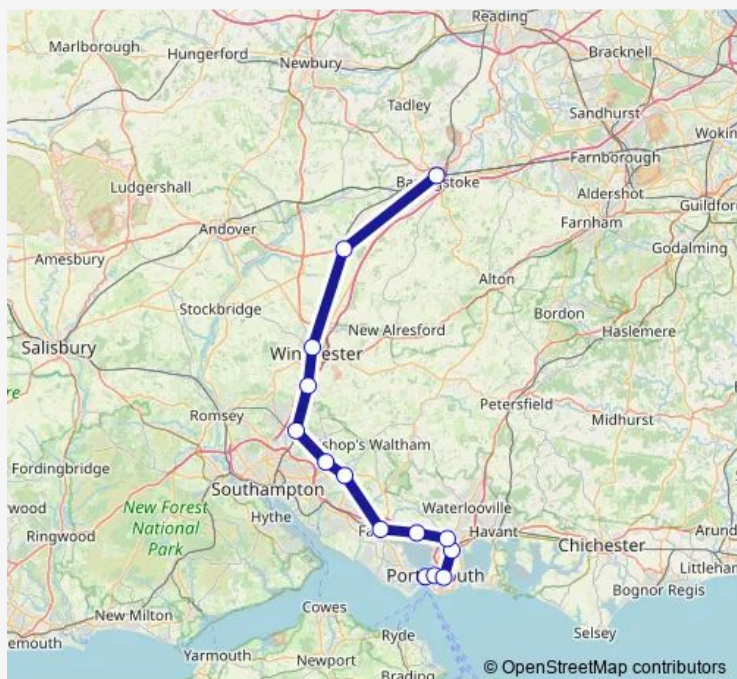

Rail Sw:Pmh->Bsk SW train service from PMH to Bsk

[Go to website](#)

Direction

Portsmouth Harbour — Basingstoke

14 stops

[Open route schedule](#)

Portsmouth Harbour

Portsmouth & Southsea

Shawford

Winchester

Micheldever

Basingstoke

Route schedule

Portsmouth Harbour — Basingstoke

Monday —

Tuesday —

Wednesday —

Thursday —

Friday —

Saturday 05:48-20:59

Sunday —

Route info

Direction: Portsmouth Harbour

Stops: 14

Trip Duration: 1 hour 16 min

■ Sw:Pmh->Bsk — SW train service from PMH to Bsk

Sw:Pmh->Bsk Rail time schedules and route maps are available in an offline PDF at busmaps.com. Use the busmaps.com website to see live bus times, train schedule or subway schedule, and step-by-step directions for all public transit in Portsmouth