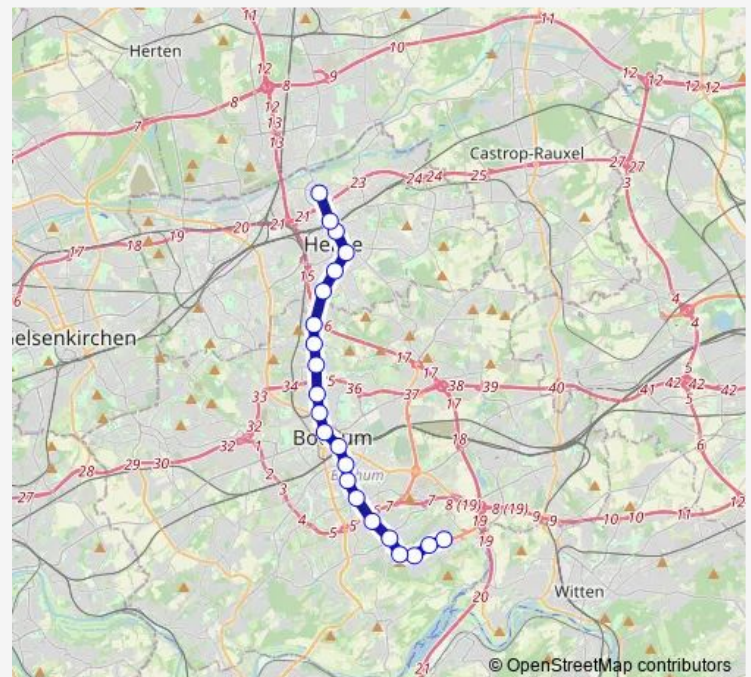

### Route schedule

Bochum Hustadt (Tq) — Herne Schloß Strünkede

Monday 04:02-00:53<sup>+1</sup>

Tuesday 04:02-01:14<sup>+1</sup>

Wednesday 04:02-01:11<sup>+1</sup>

Thursday 04:02-01:11<sup>+1</sup>

Friday 04:02-02:05<sup>+1</sup>

### Route info

Direction: Bochum Hustadt (Tq)

Stops: 22

Trip Duration: 0 hour 28 min

■ U35

BusMaps

## Direction

Bochum Hustadt (Tq) — Herne Schloß Strünkede

22 stops

[Open route schedule](#)

Bochum Hustadt (Tq)

Bochum Lennerhof

Bochum Ruhr-Universität

Bochum Gesundheitscampus

## Route info

Direction: Bochum Hustadt (Tq)

Stops: 22

Trip Duration: 0 hour 28 min