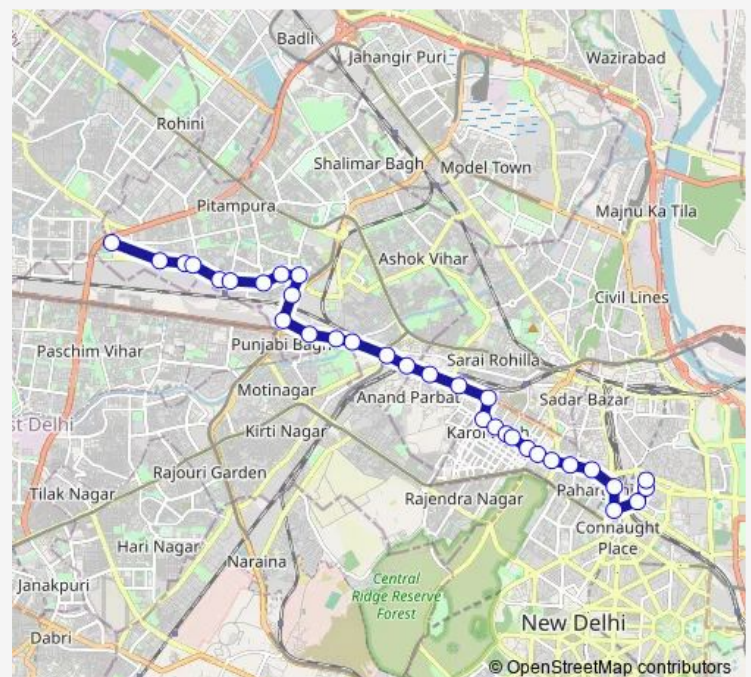

Thursday 05:30-21:12

Friday 05:30-21:12

Saturday 05:30-21:12

Sunday 05:30-21:12

Route info

Direction: West Enclave / Sansad Vihar (T)

Stops: 33

Trip Duration: 1 hour 4 min