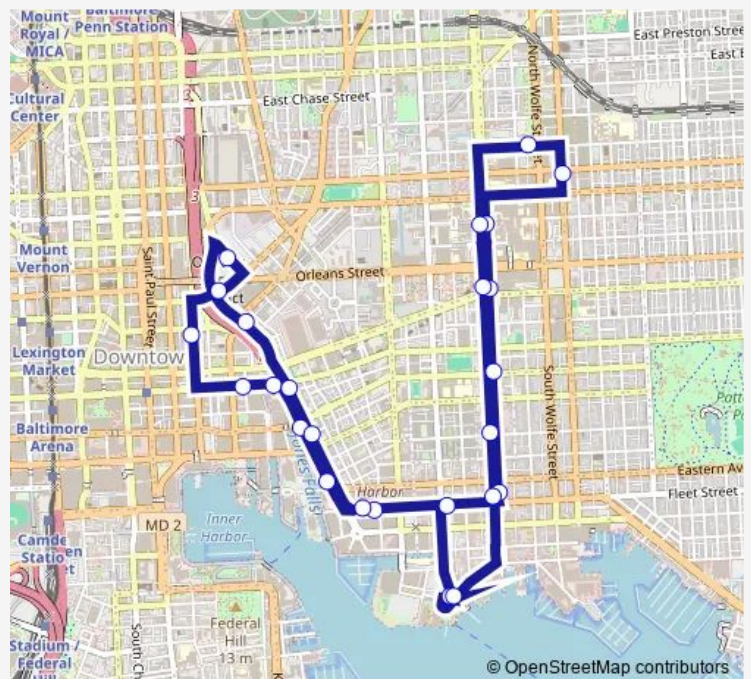

Saratoga St. (Eb)

Gay St. (Eb)

Market Place SB (Eb)

Lombard St. SB (Eb)

Little Italy (Eb)

Harbor East (Eb)

Maritime Park (Eb)

Caroline St. (Eb)

Fleet St. (Eb)

Lombard St. NB (Eb)

Fayette St. NB (Eb)

Johns Hopkins NB (Eb)

Madison St. (Eb)

Rutland Ave. (Wb)

Johns Hopkins SB (Wb)

Fayette St. SB (Wb)

Gough St. (Wb)

Broadway Market (Wb)

Maritime Park (Wb)

Route schedule

High St. (Wb) — Gay St. (Wb)

Monday	07:03-19:45
Tuesday	07:03-19:45
Wednesday	07:03-19:45
Thursday	07:03-19:45
Friday	07:03-23:45
Saturday	09:05-23:45
Sunday	09:05-19:45

Route info

Direction: High St. (Wb)

Stops: 25

Trip Duration: 0 hour 51 min

Green Route

BusMaps

Fleet St. (Wb)

President St. - Reginald F. Lewis Museum (Wb)