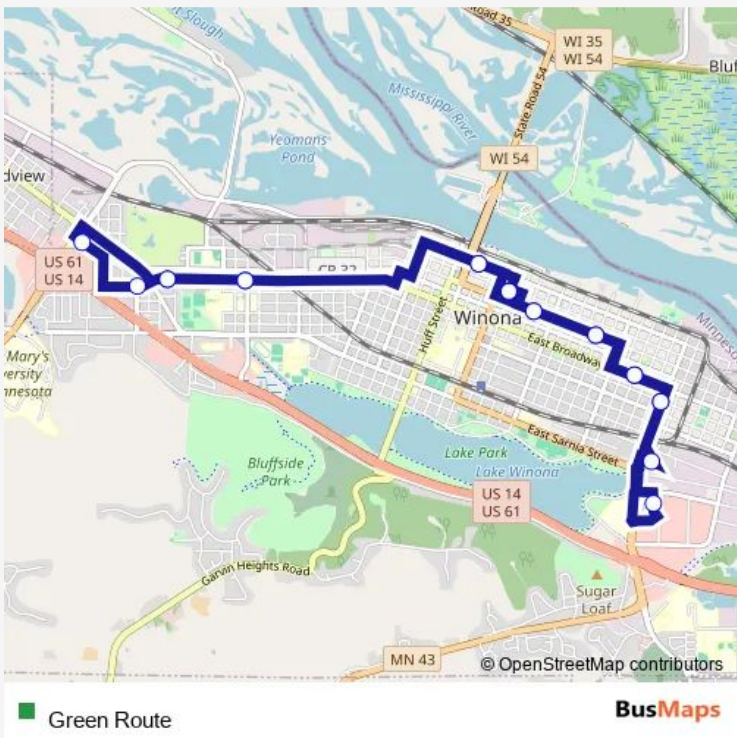

## Bus Green Route

[Go to website](#)

**Direction**  
 Maplewood Townhomes Transfer Hub — St. Anne's/Benedictine Community

20 stops

[Open route schedule](#)

- Maplewood Townhomes Transfer Hub
- Kramer Dr. & Orrin St.
- St. Anne's/Benedictine Community
- Cotter High School
- County Offices/Fastenal Downtown
- 3rd & Center Transfer Hub
- Valley View Tower
- 4th & Laird Streets
- 6th & Zumbro Streets
- W-K Elementary
- Winona ORC Industries
- Menard Road Transfer Hub
- W-K Elementary
- 6th & Zumbro Streets
- 4th & Laird Streets
- Valley View Tower
- 3rd & Center Transfer Hub
- County Offices/Fastenal Downtown
- Cotter High School
- St. Anne's/Benedictine Community

Route schedule  
 Maplewood Townhomes Transfer Hub — St. Anne's/Benedictine Community

Monday	13:15-17:15
Tuesday	13:15-17:15
Wednesday	13:15-17:15
Thursday	13:15-17:15
Friday	13:15-17:15
Saturday	13:15-17:15
Sunday	—

**Route info**

Direction: Maplewood Townhomes Transfer Hub

Stops: 20

Trip Duration: 0 hour 53 min

## Route info

Direction: Maplewood Townhomes Transfer Hub

Stops: 20

Trip Duration: 0 hour 53 min

Green Route Bus time schedules and route maps are available in an offline PDF at [busmaps.com](https://busmaps.com). Use the [busmaps.com](https://busmaps.com) website to see live bus times, train schedule or subway schedule, and step-by-step directions for all public transit in Winona