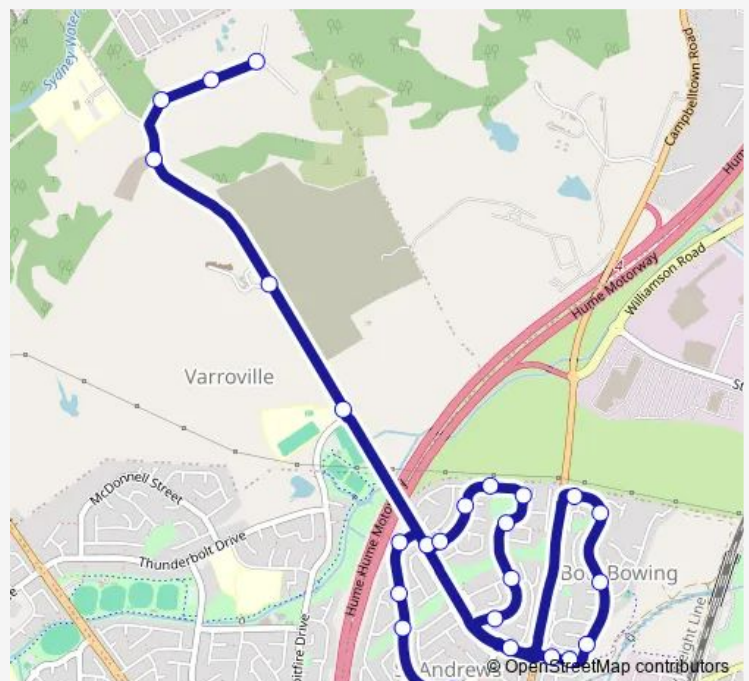

School Bus 4006 St Andrews PS to Varroville

[Go to website](#)

Direction

St Andrews Public School, Ballantrae Dr — St James Rd At St Davids Rd

26 stops

[Open route schedule](#)

St Andrews Public School, Ballantrae Dr

Route schedule

St Andrews Public School, Ballantrae Dr — St James Rd At St Davids Rd

Monday	15:15
Tuesday	15:15
Wednesday	15:15
Thursday	15:15
Friday	—
Saturday	—
Sunday	—

Route info

Direction: St Andrews Public School, Ballantrae Dr

Stops: 26

Trip Duration: 0 hour 17 min

4006 — St Andrews PS to Varroville

Mount Carmel Retreat Centre, St Andrews Rd

Carmel Of Mary And Joseph, St Andrews Rd

St James Rd After St Andrews Rd

7 St James Rd

St James Rd At St Davids Rd