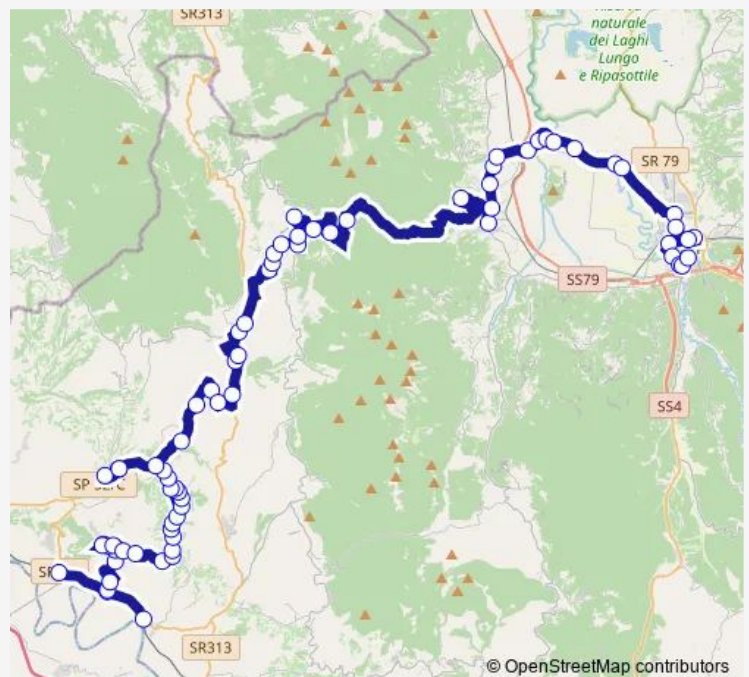

**Route schedule**

Forano | Gavignano FS # f10419 — Rieti | Piazza Cavour # f1068

Monday 06:00

Tuesday 06:00

Wednesday 06:00

Thursday 06:00

Friday 06:00

Saturday 06:20

Sunday —

**Route info**

Direction: Forano | Gavignano FS # f10419

Stops: 72

Trip Duration: 2 hour 5 min

Gavignano Sabino - Rieti # Pm684a

Selci | Via Roma, 39 # f10444

Selci | Via Roma, 18 # f10445