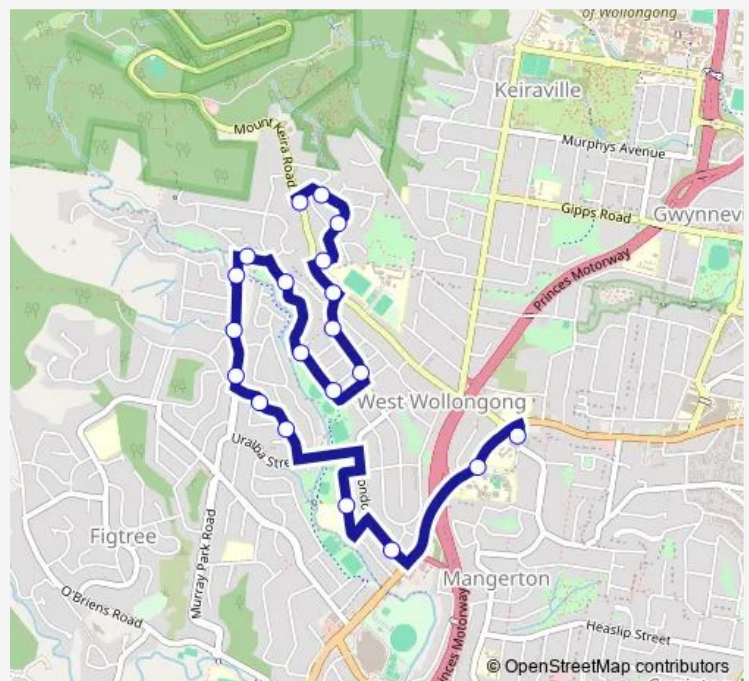

Koloona Av At Valley Dr

Caroola St After Koloona Av

Euroka St After Immarna Av

Euroka St After Adina Av

Euroka St At Bimbadeen Av

Yellagong St At Bimbadeen Av

The Church Of Jesus Christ Of Latter Day Saints, Yellagong St

Mt Keira Rd At Yellagong St

Spring St After Mt Keira Rd

Spring St After Keira St

Spring St Opp Medway Dr

Mt Keira Rd At Allen St

Route schedule

St Therese Catholic Primary School, Powell St — Mt Keira Rd At Allen St

Monday	15:10
Tuesday	15:10
Wednesday	15:10
Thursday	15:10
Friday	15:10
Saturday	—
Sunday	—

Route info

Direction: St Therese Catholic Primary School, Powell St

Stops: 20

Trip Duration: 0 hour 19 min

S231 — St Thereses PS to Mt Keira Rd at Allen St

Monday 08:20

Tuesday 08:20

Wednesday 08:20

Thursday 08:20

Friday 08:20

Saturday —

Sunday —

Route info