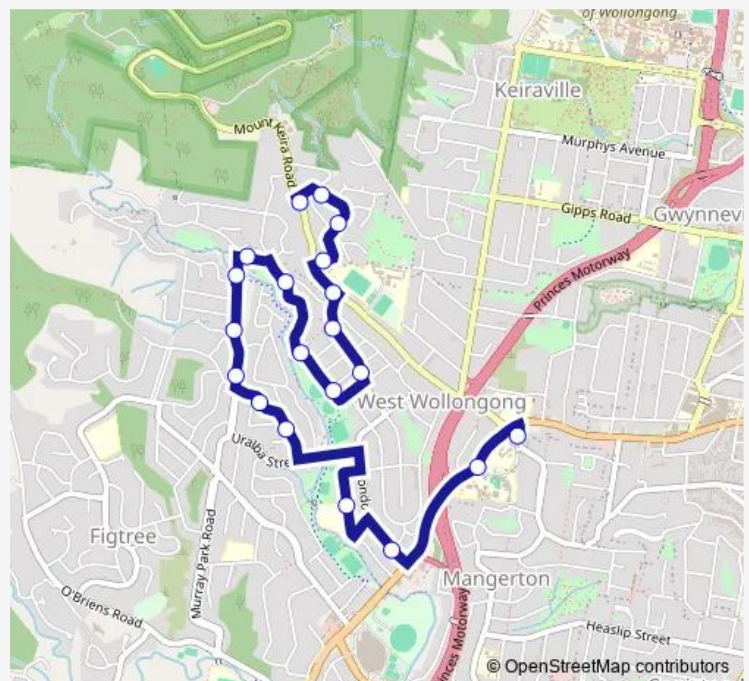

Monday 15:10

Tuesday 15:10

Wednesday 15:10

Thursday 15:10

Friday 15:10

Saturday —

Sunday —

Route info

Direction: St Therese Catholic Primary School, Powell St

Stops: 20

Trip Duration: 0 hour 19 min

S231 — St Thereses PS to Mt Keira Rd at Allen St

Direction

London Dr Opp Shaftsbury Av — St Brigid's Primary School, Gipps Rd

43 stops

[Open route schedule](#)

London Dr Opp Shaftsbury Av

London Dr Before Therry St

Walang Av At Kilbirnie Pl

Walang Av Before Kilbirnie Pl

Koloona Av After Walang Av

Koloona Av At St Marks Cres

Wednesday 08:20

Thursday 08:20

Friday 08:20

Saturday —

Sunday —

Route info

Direction: London Dr Opp Shaftsbury Av

Stops: 43