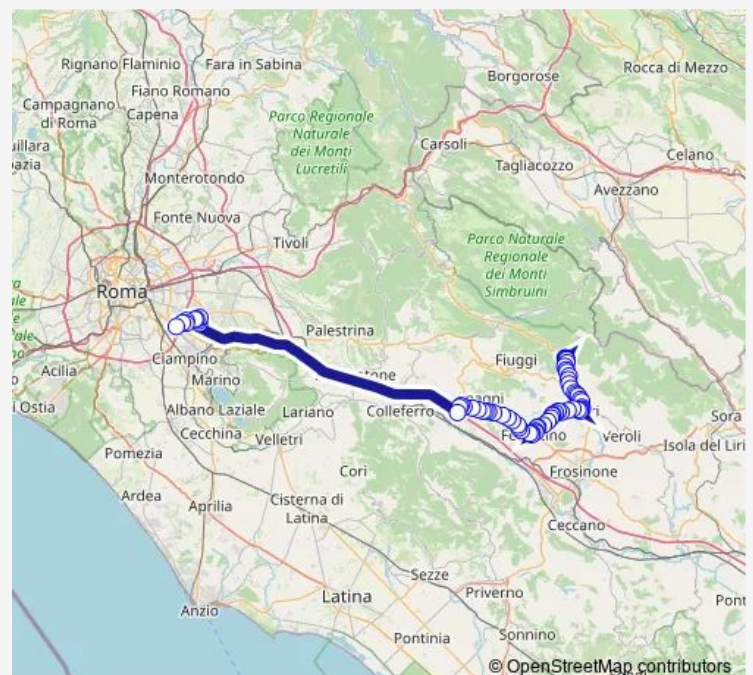

Alatri | Via Circonvallazione Via Marconi # f4864

Alatri | Via Circonvallazione Viale Duca d'Aosta # f4701

Alatri | Istituto Magistrale Pietrobono # f4702

Route schedule

Guarcino | Via Celani # f4721 — Roma | Anagnina (Metro A) # f3583

Monday 04:15

Tuesday 04:15

Wednesday 04:15

Thursday 04:15

Friday 04:15

Saturday 04:15

Sunday —

Route info

Direction: Guarcino | Via Celani # f4721

Stops: 64

Trip Duration: 1 hour 42 min

Guarcino - Roma Anagnina # Fg339a

Alatri | Via De Gasperi Via Madonna Sanità # f4869

Alatri | Via Corsa Cavalli Via Vicero # f5061

Roma | Univ. Tor Vergata (Facoltà di Scienze) # f15082

Roma | Via Carnevale Via Alimena # f15084

Roma | Via Alimena Via Raimondo # f15086

Roma | Anagnina (Metro A) # f3583

Bus time schedules and route maps are available in an offline PDF at busmaps.com. Use the busmaps.com website to see live bus times, train schedule or subway schedule, and step-by-step directions for all public transit in Alatri