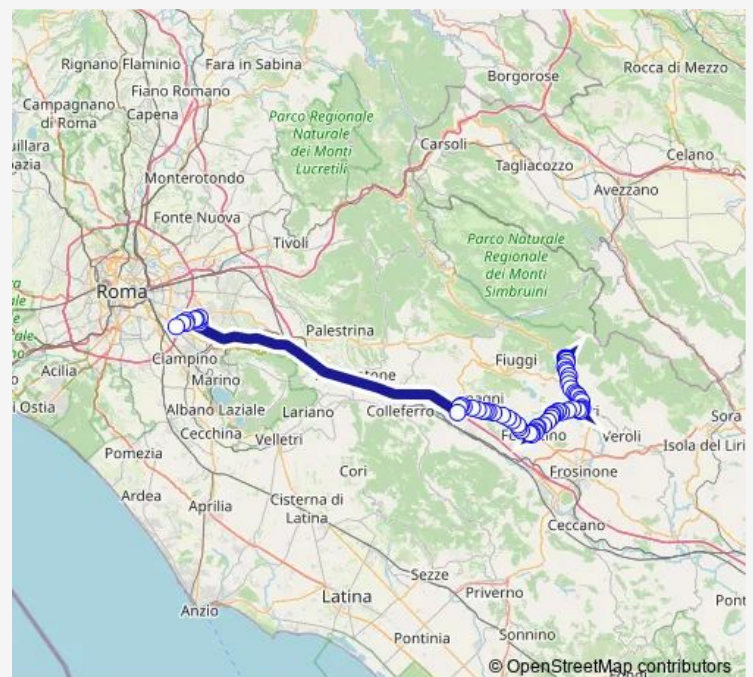

Alatri | Via Circonvallazione Via Marconi # f4864

Alatri | Via Circonvallazione Viale Duca d'Aosta # f4701

Alatri | Istituto Magistrale Pietrobono # f4702

Route schedule

Guarcino | Via Celani # f4721 — Roma | Anagnina (Metro A) # f3583

Monday 04:15

Tuesday 04:15

Wednesday 04:15

Thursday 04:15

Friday 04:15

Saturday 04:15

Sunday —

Route info

Direction: Guarcino | Via Celani # f4721

Stops: 64

Trip Duration: 1 hour 42 min

Guarcino - Roma Anagnina # Fg339a

Alatri | Via De Gasperi Via Madonna Sanità # f4869

Alatri | Via Corsa Cavalli Via Vicero # f5061

Roma | Univ. Tor Vergata (Facoltà di Scienze) # f15082

Roma | Via Carnevale Via Alimena # f15084

Roma | Via Alimena Via Raimondo # f15086

Roma | Anagnina (Metro A) # f3583

Bus time schedules and route maps are available in an offline PDF at busmaps.com. Use the busmaps.com website to see live bus times, train schedule or subway schedule, and step-by-step directions for all public transit in Alatri