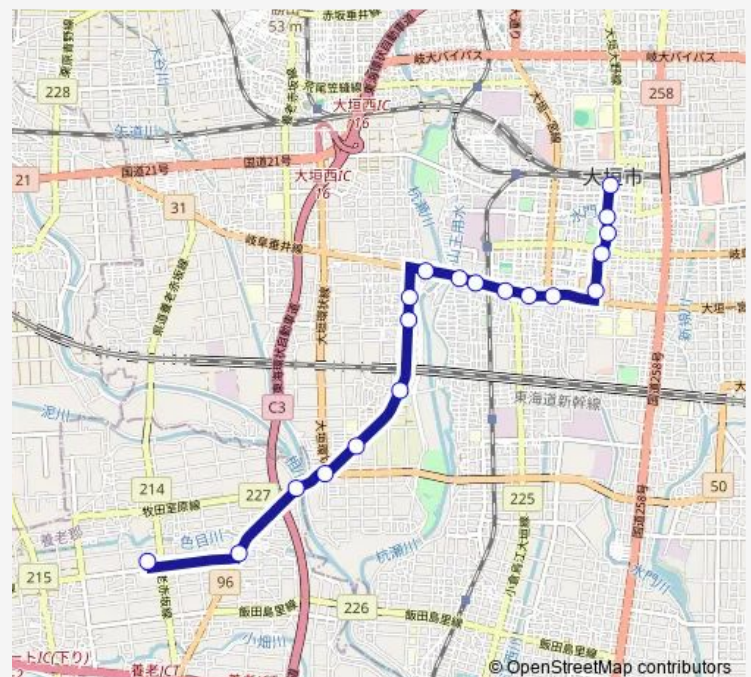

Monday 06:34-19:39

Tuesday 06:34-19:39

Wednesday 06:34-19:39

Thursday 06:34-19:39

Friday 06:34-19:39

Saturday 06:34-19:39

Sunday 06:34-19:39

Route info

Direction: ザ・ビッグ養老店

Stops: 18

Trip Duration: 0 hour 21 min

Direction

大垣駅前 — ザ・ビッグ養老店

19 stops

[Open route schedule](#)

大垣駅前

Friday 07:00-21:10

Saturday 07:30-21:10

Sunday 07:30-21:10

Route info

Direction: 大垣駅前

Stops: 19

Trip Duration: 0 hour 22 min

Direction

Sunday 11:10-15:10

Route info

Direction: 大垣駅前

Stops: 21

Trip Duration: 0 hour 26 min

Direction

ザ・ビッグ養老店 — 大垣駅前

22 stops