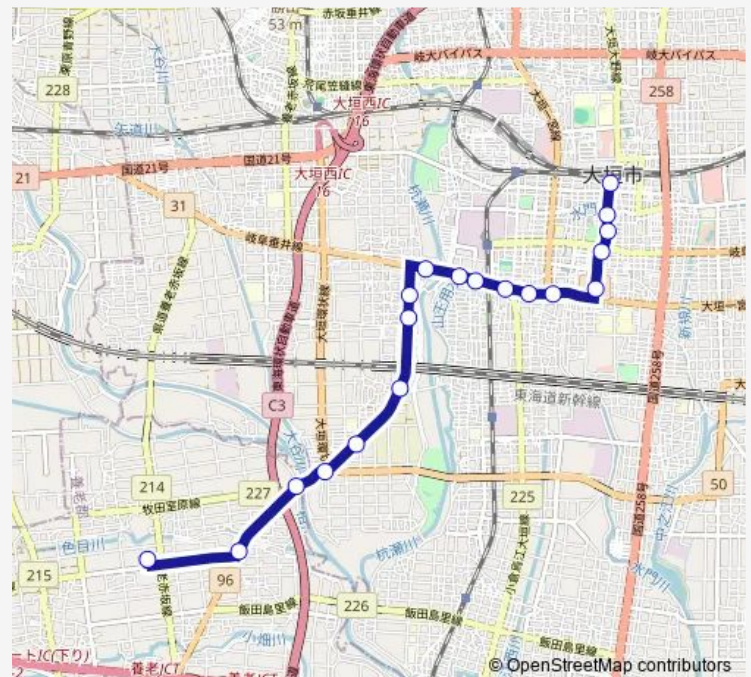

### Route schedule

ザ・ビッグ養老店 — 大垣駅前

Monday 06:34-19:39

Tuesday 06:34-19:39

Wednesday 06:34-19:39

Thursday 06:34-19:39

Friday 06:34-19:39

Saturday 06:34-19:39

### Route info

Direction: ザ・ビッグ養老店

Stops: 18

Trip Duration: 0 hour 21 min

## Route info

Direction: 大垣駅前

Stops: 19

Trip Duration: 0 hour 22 min

## Route info

Direction: 大垣駅前

Stops: 21

Trip Duration: 0 hour 26 min