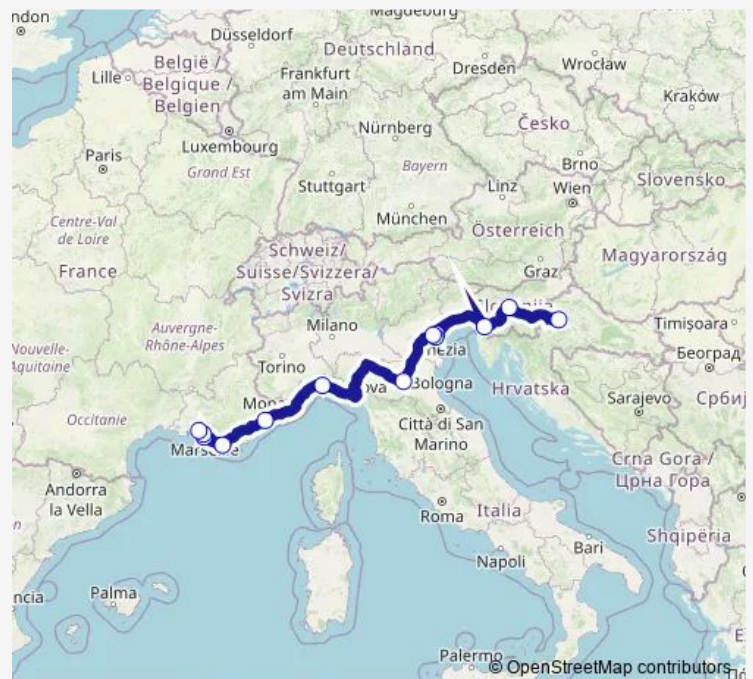

Wednesday 16:00-17:00

Thursday 16:00-17:00

Friday 16:00-17:00

Saturday 16:00-17:00

Sunday 16:00-17:00

Route info

Direction: Zagreb (bus station)

Stops: 13

Trip Duration: 19 hour 45 min

FlixBus N482 — Marseille - Zagreb

Direction

Marseille Airport (Bus Station) — Zagreb (bus station)

13 stops

[Open route schedule](#)

Marseille Airport (Bus Station)

Marseille (Saint-Antoine)