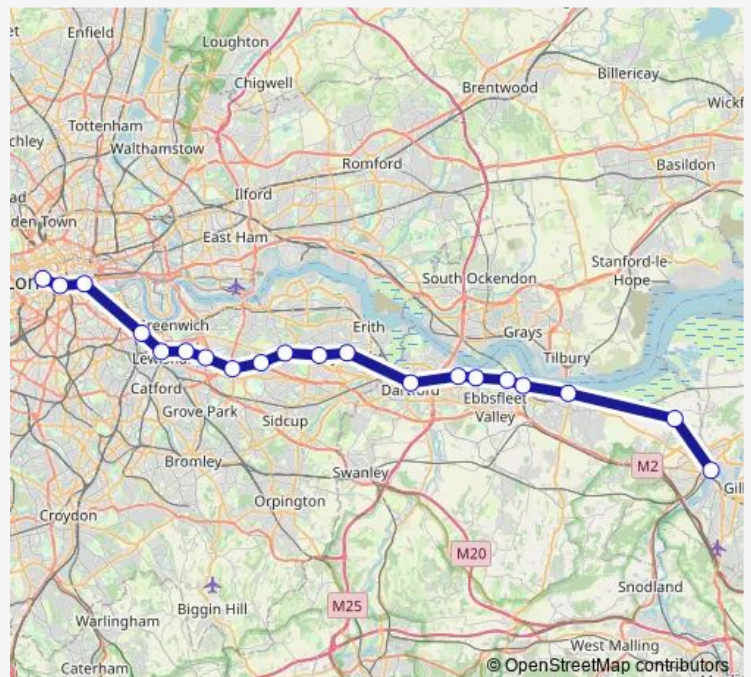

Rail Se:Soo->Chx SE train service from SOO to Chx

[Go to website](#)

Direction

Strood — London Charing Cross

21 stops

[Open route schedule](#)

- Strood
- Higham
- Gravesend
- Northfleet
- Swanscombe
- Greenhithe for Bluewater
- Stone Crossing
- Dartford
- Crayford
- Bexley
- Albany Park
- Sidcup
- New Eltham
- Mottingham
- Lee
- Hither Green
- Lewisham
- New Cross
- London Bridge
- London Waterloo East
- London Charing Cross

Direction: Strood

Stops: 21

Trip Duration: 1 hour 21 min

Se:Soo->Chx — SE train service from SOO to Chx

Direction

Strood — London Charing Cross

20 stops

[Open route schedule](#)

Saturday

—

Sunday

06:57-23:06

Route info

Direction: Strood

Stops: 20

Trip Duration: 1 hour 31 min