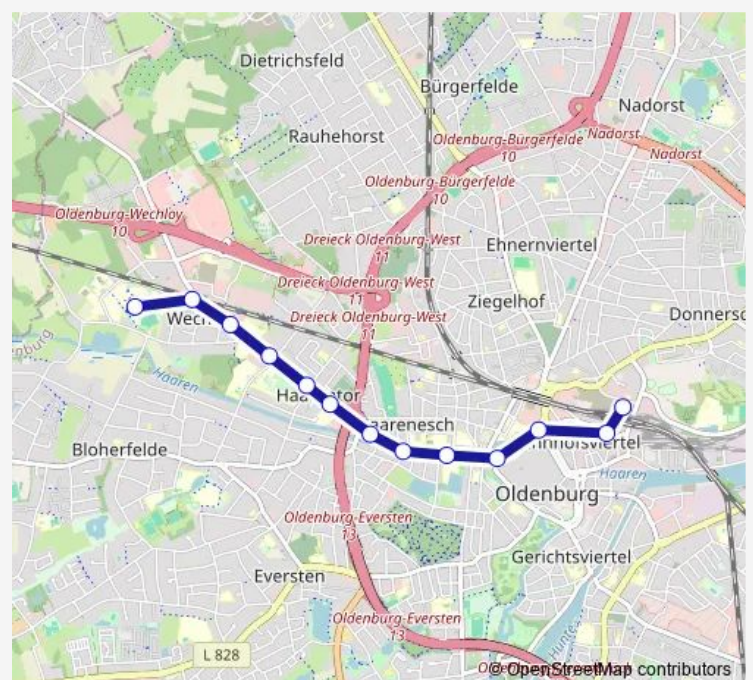

### Direction

Oldenburg(Oldb) Zob — Oldenburg(Oldb) Uni/Campus Wechloy

13 stops

[Open route schedule](#)

Oldenburg(Oldb) Zob

Oldenburg(Oldb) Hbf Süd

Oldenburg(Oldb) Lappan

Oldenburg(Oldb) Julius-Mosen-Platz

Oldenburg(Oldb) Kurt-Huber-Straße

Oldenburg(Oldb) Uni/Campus Wechloy

### Route schedule

Oldenburg(Oldb) Zob — Oldenburg(Oldb) Uni/Campus Wechloy

Monday —

Tuesday —

Wednesday 07:30-09:32

Thursday 07:30-09:32

Friday 07:30-09:32

Saturday —

### Route info

Direction: Oldenburg(Oldb) Zob

Stops: 13

Trip Duration: 0 hour 14 min

306E Bus time schedules and route maps are available in an offline PDF at [busmaps.com](https://busmaps.com). Use the [busmaps.com](https://busmaps.com) website to see live bus times, train schedule or subway schedule, and step-by-step directions for all public transit in Oldenburg