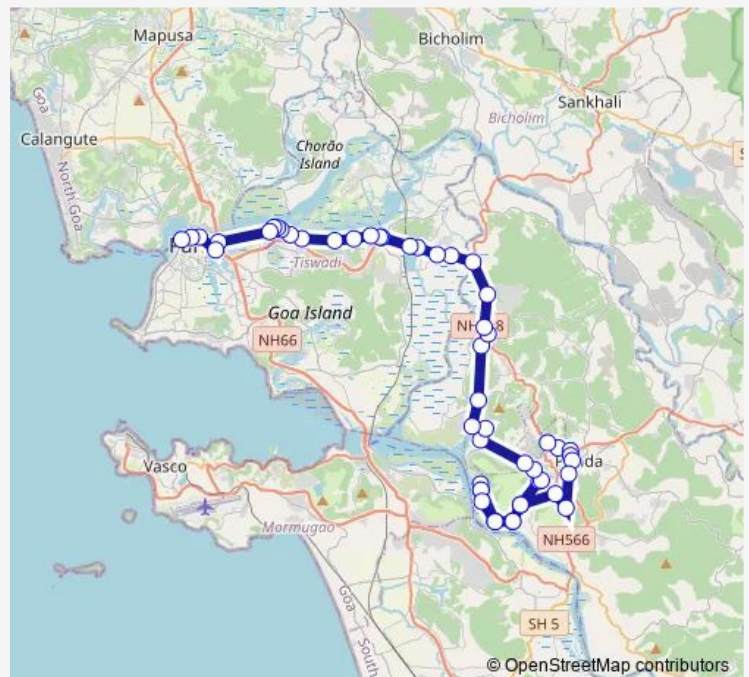

Bus PNJ71 Panaji MKT - Ponda via Kundai

[Go to website](#)

Direction

Ponda KTC Bus Stand — Panaji Market

51 stops

[Open route schedule](#)

Ponda KTC Bus Stand

GVM's Collage Ponda

Ponda RTO Office

Ponda Fire Station

Old Bus Stand Ponda

Ponda Tisk

Kapileshwari

Don Khamb

Talaulim

Dhurbat

Adpai

Agstipura

Agastipur Shimer

Agstipura

Agapur / Agastipur

Adpai

Dhurbat

Talaulim

Don Khamb Kavalem

Kapileshwar

Kavlem

Route schedule

Ponda KTC Bus Stand — Panaji Market

Monday 07:30

Tuesday 07:30

Wednesday 07:30

Thursday 07:30

Friday 07:30

Saturday 07:30

Sunday 07:30

Route info

Direction: Ponda KTC Bus Stand

Stops: 51

Trip Duration: 2 hour 0 min

PNJ71 — Panaji MKT - Ponda via Kundai