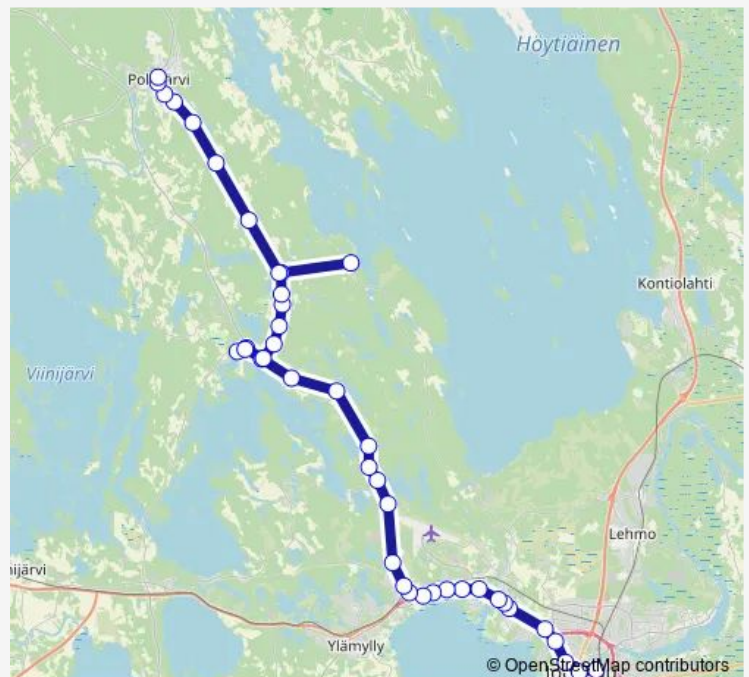

Thursday 07:40-12:30

Friday 07:40-12:30

Saturday —

Sunday —

Route info

Direction: Joensuu, linja-autoasema

Stops: 41

Trip Duration: 1 hour 0 min