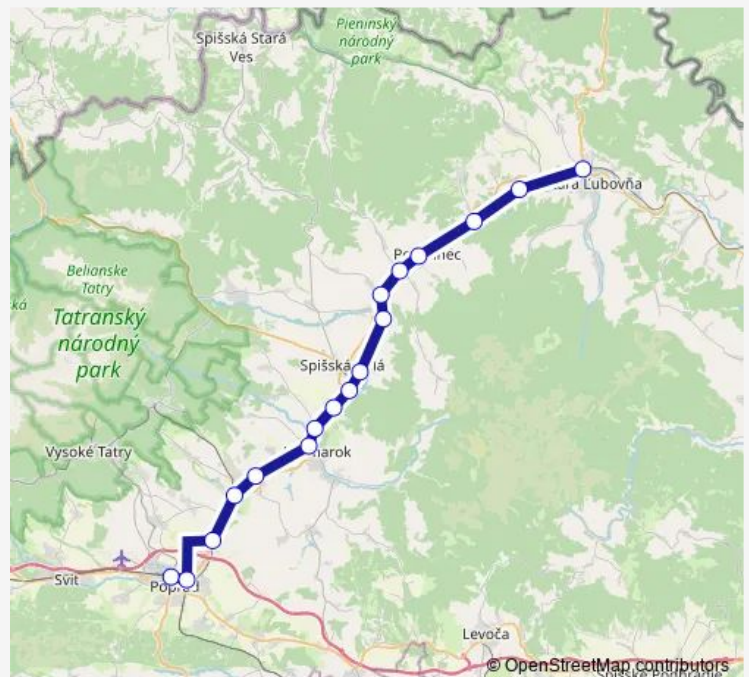

Toporec

Podolíneč

Nižné Ružbachy

Forbasy

Stará Ľubovňa

### Route schedule

Poprad-Tatry — Stará Ľubovňa

Monday 04:45-20:45

Tuesday 04:45-20:45

Wednesday 04:45-20:45

Thursday 04:45-20:45

Friday 04:45-20:45

Saturday 04:45-20:45

Sunday 04:45-20:45

### Route info

Direction: Poprad-Tatry

Stops: 17

Trip Duration: 1 hour 13 min

Stará Ľubovňa-Poprad-Tatry

BusMaps

Rail time schedules and route maps are available in an offline PDF at [busmaps.com](https://busmaps.com). Use the [busmaps.com](https://busmaps.com) website to see live bus times, train schedule or subway schedule, and step-by-step directions for all public transit in Kezmarok