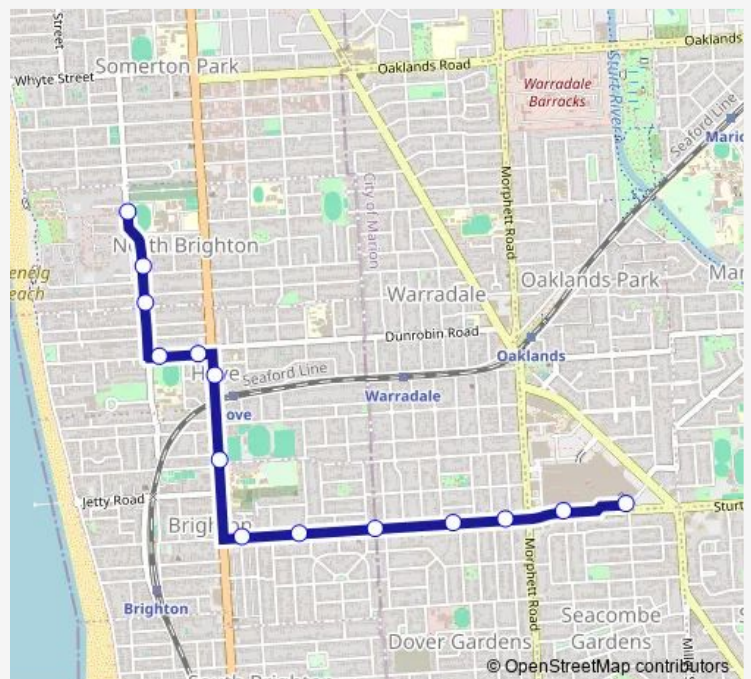

Bus 959 Brighton Secondary School to Marion Centre Interchange

[Go to website](#)

Direction

Stop 30A King George Ave - East side — Zone A Marion Interchange - North side

14 stops

[Open route schedule](#)

Stop 30A King George Ave - East side

Stop 31 King George Ave - East side

Stop 32 King George Ave - East side

Stop 33 Wattle Ave - North side

Stop 33A Wattle Ave - North side

Stop 34 Brighton Rd - East side

Stop 35 Brighton Rd - East side

Stop 35 Sturt Rd - North side

Stop 34A Sturt Rd - North side

Stop 34 Sturt Rd - North side

Stop 33 Sturt Rd - North side

Stop 32 Sturt Rd - North side

Stop 31 Sturt Rd - North side

Zone A Marion Interchange - North side

Route schedule

Stop 30A King George Ave - East side — Zone A Marion Interchange - North side

Monday	15:40
Tuesday	15:40
Wednesday	15:40
Thursday	15:40
Friday	15:40
Saturday	—
Sunday	—

Route info

Direction: Stop 30A King George Ave - East side

Stops: 14

Trip Duration: 0 hour 15 min

959 Bus time schedules and route maps are available in an offline PDF at busmaps.com. Use the busmaps.com website to see live bus times, train schedule or subway schedule, and step-by-step directions for all public transit in Adelaide