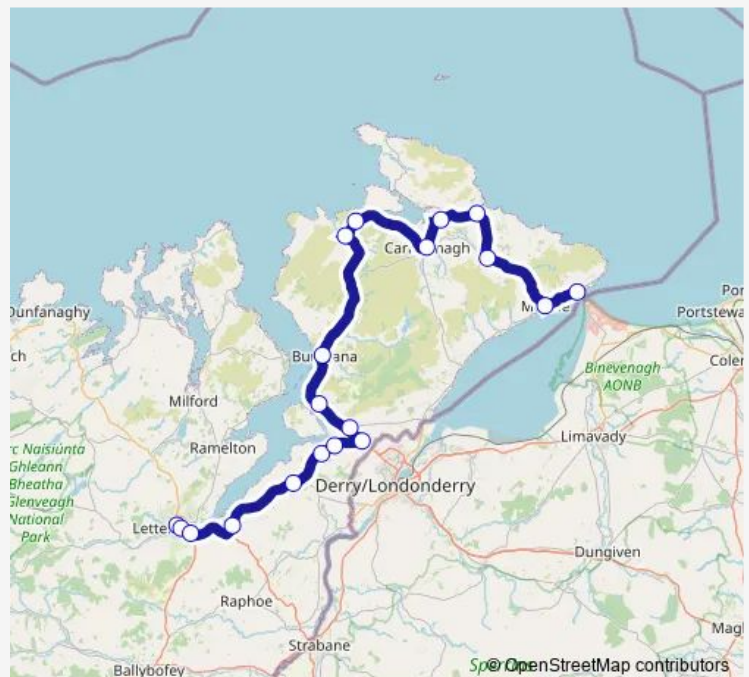

Saturday 08:05-22:00

Sunday 08:05-22:00

Route info

Direction: Letterkenny Bus Station

Stops: 19

Trip Duration: 1 hour 50 min

■ 959 — Greencastle - Buncrana

Direction

Greencastle — Letterkenny Bus Station

19 stops

[Open route schedule](#)

Greencastle

Moville

Gleneely

Culdaff

Drumaville