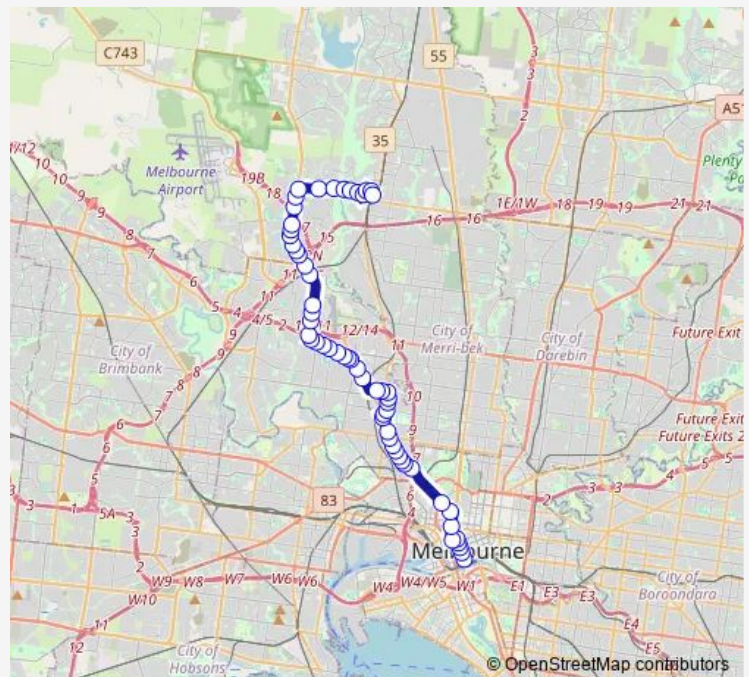

Bus 959 Broadmeadows - City

[Go to website](#)

Direction

Broadmeadows Station/Pascoe Vale Rd (Broadmeadows)
— Little Collins St/Queen St (Melbourne City)

53 stops

[Open route schedule](#)

Broadmeadows Station/Pascoe Vale Rd (Broadmeadows)

Dromana Ave/Matthews Ave (Airport West)

King St/Matthews Ave (Airport West)

York St/Matthews Ave (Airport West)

Route schedule

Broadmeadows Station/Pascoe Vale Rd (Broadmeadows)
— Little Collins St/Queen St (Melbourne City)

Monday —

Tuesday —

Wednesday —

Thursday —

Friday 26:05-02:25⁺¹

Saturday 03:25-02:30⁺¹

Sunday 03:25-05:25

Route info

Direction: Broadmeadows Station/Pascoe Vale Rd (Broadmeadows)

Stops: 53

Trip Duration: 0 hour 50 min

959 — Broadmeadows - City

Keilor Rd/Matthews Ave (Niddrie)

52-Treadwell Rd/Keilor Rd (Niddrie)

Ogilvie St/Keilor Rd (Essendon)