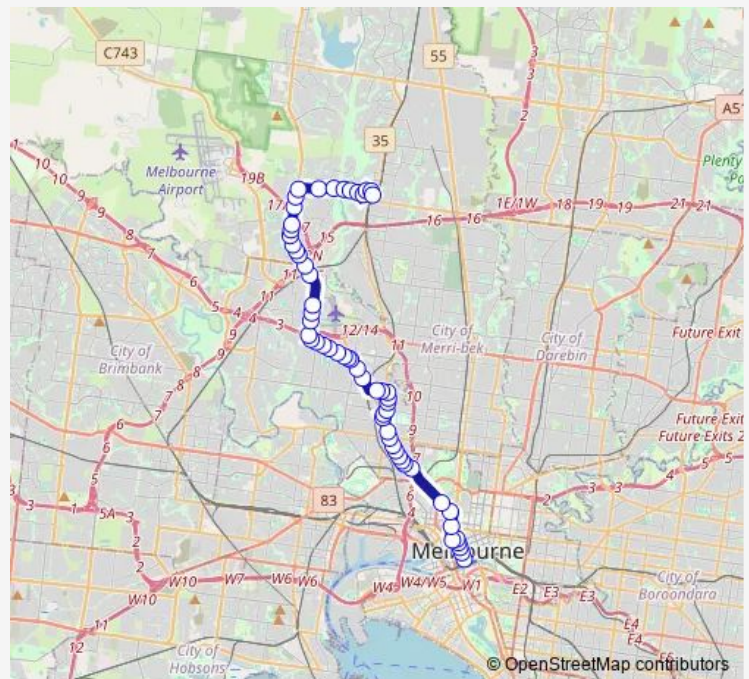

Tangemere Ave/Mickleham Rd (Tullamarine)

Forum Pl/Melrose Dr (Tullamarine)

Lindaway Pl/Melrose Dr (Tullamarine)

Melrose Ct/Melrose Dr (Tullamarine)

Malvern Ave/Melrose Dr (Tullamarine)

Dromana Ave/Matthews Ave (Airport West)

King St/Matthews Ave (Airport West)

York St/Matthews Ave (Airport West)

### Route schedule

Broadmeadows Station/Pascoe Vale Rd (Broadmeadows)  
— Little Collins St/Queen St (Melbourne City)

Monday 26:04-02:30<sup>+1</sup>

Tuesday 03:25-05:25

Wednesday —

Thursday —

Friday 26:04-02:30<sup>+1</sup>

### Route info

Direction: Broadmeadows Station/Pascoe Vale Rd  
(Broadmeadows)

Stops: 53

Trip Duration: 0 hour 50 min

959 — Broadmeadows - City

Keilor Rd/Matthews Ave (Niddrie)

52-Treadwell Rd/Keilor Rd (Niddrie)