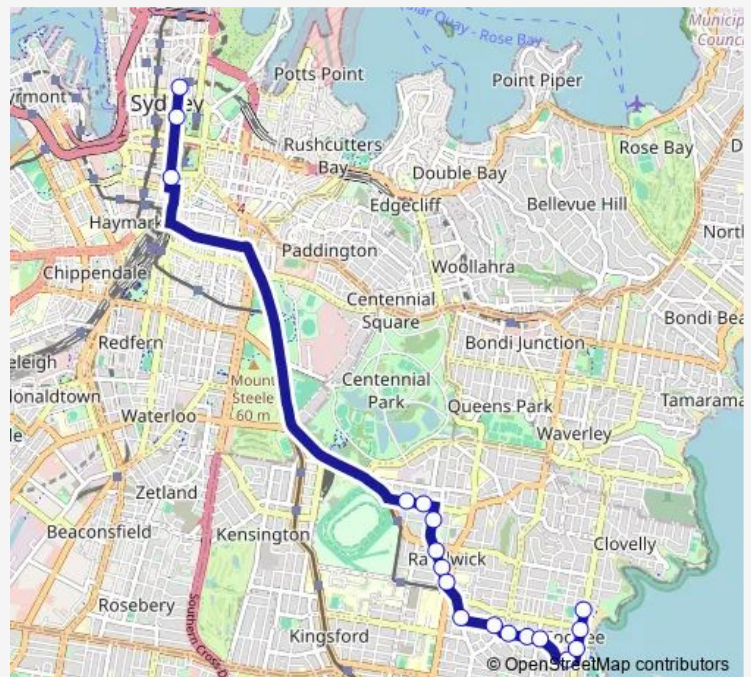

Saturday —

Sunday —

Route info

Direction: Arden St Opp Coogee Bay Rd

Stops: 17

Trip Duration: 0 hour 44 min

Direction

Martin Place Station, Castlereagh St, Stand H — Arden St At Dolphin St

18 stops

[Open route schedule](#)

Martin Place Station, Castlereagh St, Stand H

St James Station, Castlereagh St, Stand D

Museum Station, Castlereagh St, Stand F

Cowper St At Prince St

Cowper St At Church St

Carr St Opp Berwick St

Havelock Av At Asher St

Arden St At Carr St

Arden St At Coogee Bay Rd

Arden St At Dolphin St

Route schedule

Martin Place Station, Castlereagh St, Stand H — Arden St At Dolphin St

Monday 15:04-19:15

Tuesday 15:04-19:15

Wednesday 15:04-19:15

Thursday 15:04-19:15

Friday 15:04-19:15

Saturday —

Sunday —

Route info

Direction: Martin Place Station, Castlereagh St, Stand H