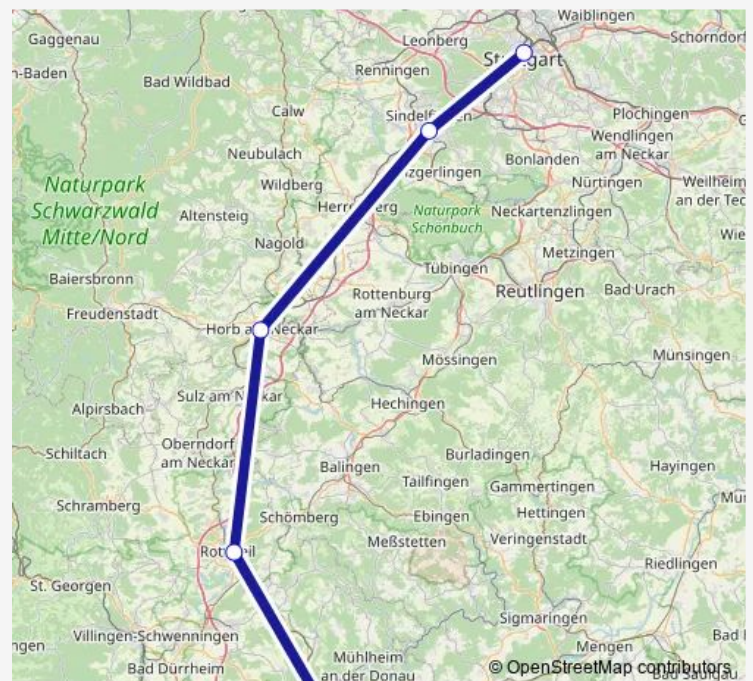

Direction

Stuttgart Hbf — Tuttlingen

5 stops

[Open route schedule](#)

Stuttgart Hbf

Böblingen

Horb

Rottweil

Tuttlingen

Route schedule

Stuttgart Hbf — Tuttlingen

Monday	—
Tuesday	—
Wednesday	—
Thursday	—
Friday	—
Saturday	—
Sunday	18:29

Route info

Direction: Stuttgart Hbf

Stops: 5

Trip Duration: 1 hour 34 min

IC 2233 Rail time schedules and route maps are available in an offline PDF at busmaps.com. Use the busmaps.com website to see live bus times, train schedule or subway schedule, and step-by-step directions for all public transit in Stuttgart