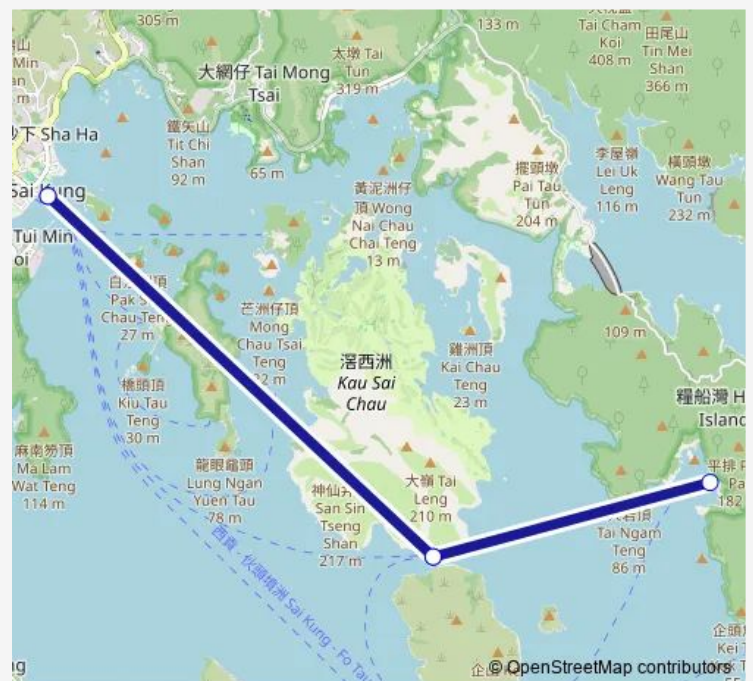

### Direction

Sai Kung Public Pier — Sai Kung Public Pier

5 stops

[Open route schedule](#)

Sai Kung Public Pier

Kau Sai Village Pier

Leung Shuen Wan Pier

Kau Sai Village Pier

Sai Kung Public Pier

### Route schedule

Sai Kung Public Pier — Sai Kung Public Pier

Monday	—
Tuesday	—
Wednesday	—
Thursday	—
Friday	—
Saturday	11:30-14:30
Sunday	11:30-14:30

### Route info

Direction: Sai Kung Public Pier

Stops: 5

Trip Duration: 2 hour 0 min

■ SAI Kung - KAU SAI Village/High Island

Ferry time schedules and route maps are available in an offline PDF at [busmaps.com](https://busmaps.com). Use the [busmaps.com](https://busmaps.com) website to see live bus times, train schedule or subway schedule, and step-by-step directions for all public transit in Sai Kung