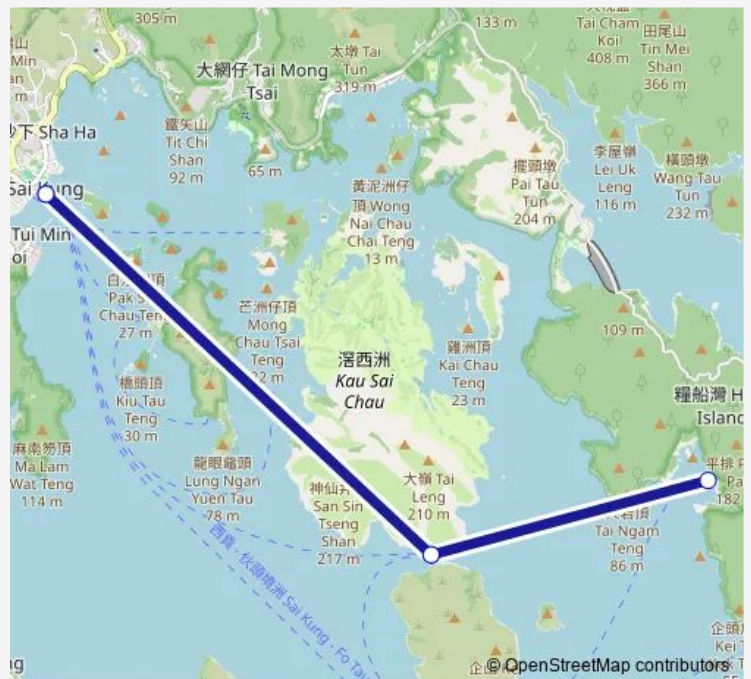

### Direction

Sai Kung Public Pier — Sai Kung Public Pier

5 stops

[Open route schedule](#)

Sai Kung Public Pier

Kau Sai Village Pier

Leung Shuen Wan Pier

Kau Sai Village Pier

Sai Kung Public Pier

### Route schedule

Sai Kung Public Pier — Sai Kung Public Pier

Monday	—
Tuesday	11:30-14:30
Wednesday	11:30-14:30
Thursday	11:30-14:30
Friday	11:30-14:30
Saturday	11:30-14:30
Sunday	11:30-14:30

### Route info

Direction: Sai Kung Public Pier

Stops: 5

Trip Duration: 2 hour 0 min

■ SAI Kung - KAU SAI Village/High Island

Ferry time schedules and route maps are available in an offline PDF at [busmaps.com](https://busmaps.com). Use the [busmaps.com](https://busmaps.com) website to see live bus times, train schedule or subway schedule, and step-by-step directions for all public transit in Sai Kung