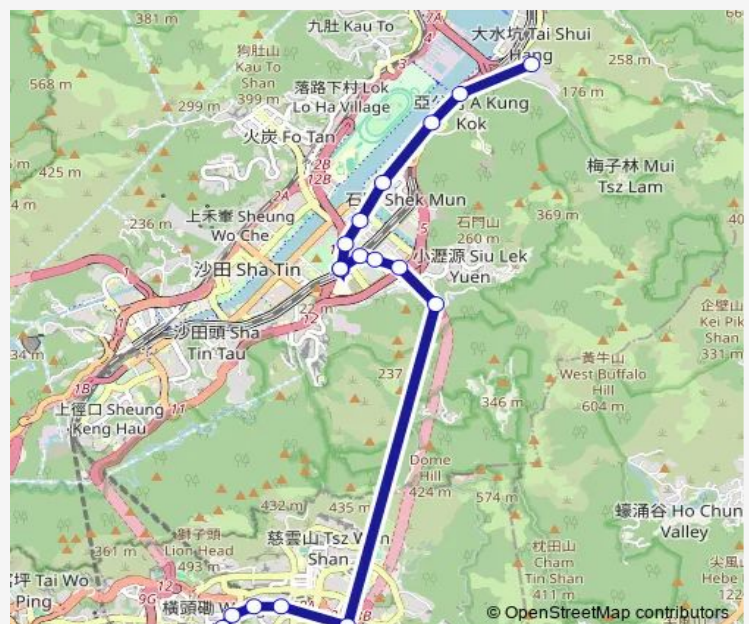

Monday 06:15-20:30

Tuesday 06:15-20:30

Wednesday 06:15-20:30

Thursday 06:15-20:30

Friday 06:15-20:30

Saturday 06:15-23:35

Sunday 06:15-23:35

Route info

Direction: [Ctb] LOK FU Estate[[Kmb+Ctb] LOK FU BUS Terminus/
Lok FU Estate[[Kmb] LOK FU BUS Terminus

Stops: 18

Trip Duration: 0 hour 38 min

[Ctb] City ONE Shatin|[Kmb+Ctb] City ONE SHA TIN BUS
Terminus/
City ONE Shatin|[Kmb] City ONE SHA TIN
BUS Terminus