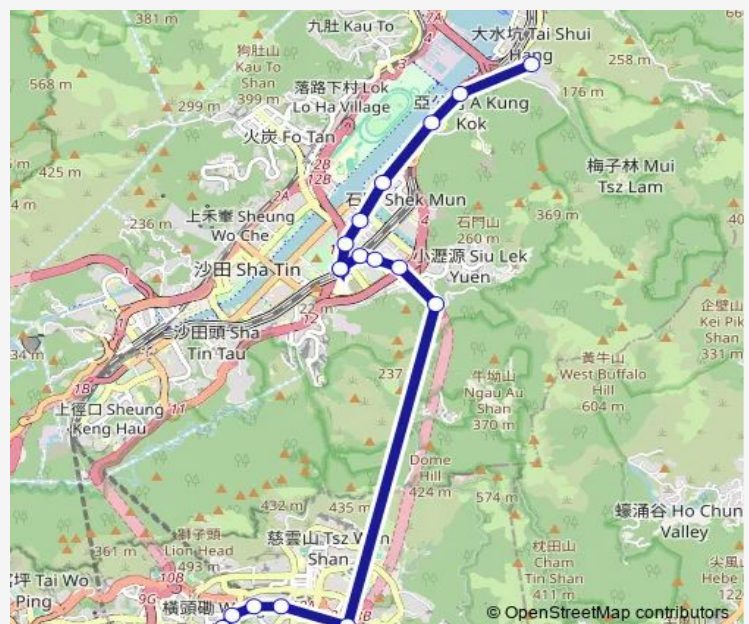

### Route info

Direction: [Ctb] LOK FU Estate[[Kmb+Ctb] LOK FU BUS Terminus/<Br>Lok FU Estate[[Kmb] LOK FU BUS Terminus

Stops: 18

Trip Duration: 0 hour 39 min

[Ctb] City ONE Shatin|[Kmb+Ctb] City ONE SHA TIN BUS  
Terminus/<Br>City ONE Shatin|[Kmb] City ONE SHA TIN  
BUS Terminus