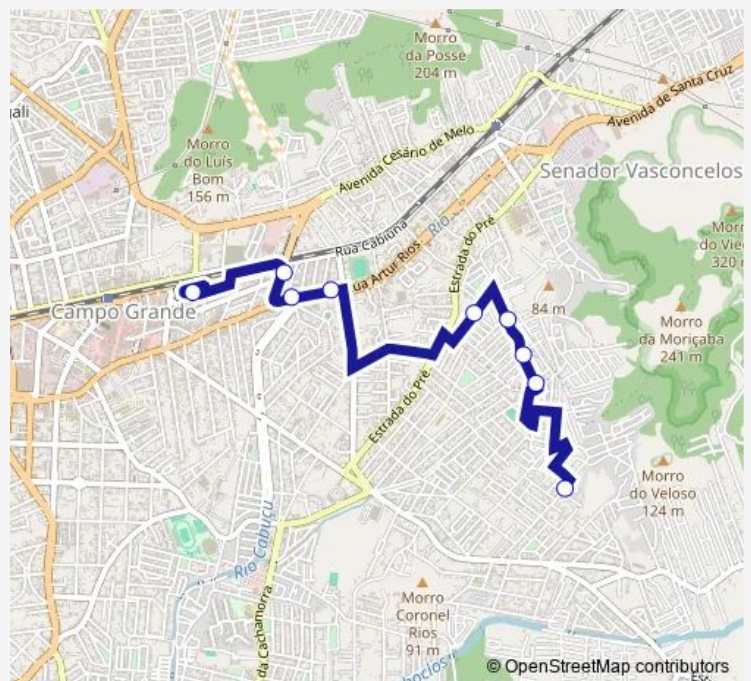

Bairro Monte Santo — Terminal Rodoviário de Campo Grande : Plat. C.

Monday	00:00
Tuesday	00:00
Wednesday	00:00
Thursday	00:00
Friday	00:00
Saturday	00:00
Sunday	00:00

Route info

Direction: Bairro Monte Santo

Stops: 9

Trip Duration: 0 hour 14 min

848 — Bairro Monte Santo - Terminal Campo Grande

Direction

Terminal Rodoviário de Campo Grande : Plat. C. — Bairro Monte Santo

13 stops

[Open route schedule](#)

Terminal Rodoviário de Campo Grande : Plat. C.

Wednesday 00:00

Thursday 00:00

Friday 00:00

Saturday 00:00

Sunday 00:00

Route info

Direction: Terminal Rodoviário de Campo Grande : Plat. C.

Stops: 13

Trip Duration: 0 hour 18 min

848 Bus time schedules and route maps are available in an offline PDF at busmaps.com. Use the busmaps.com website to see live bus times, train schedule or subway schedule, and step-by-step directions for all public transit in Nova Iguacu