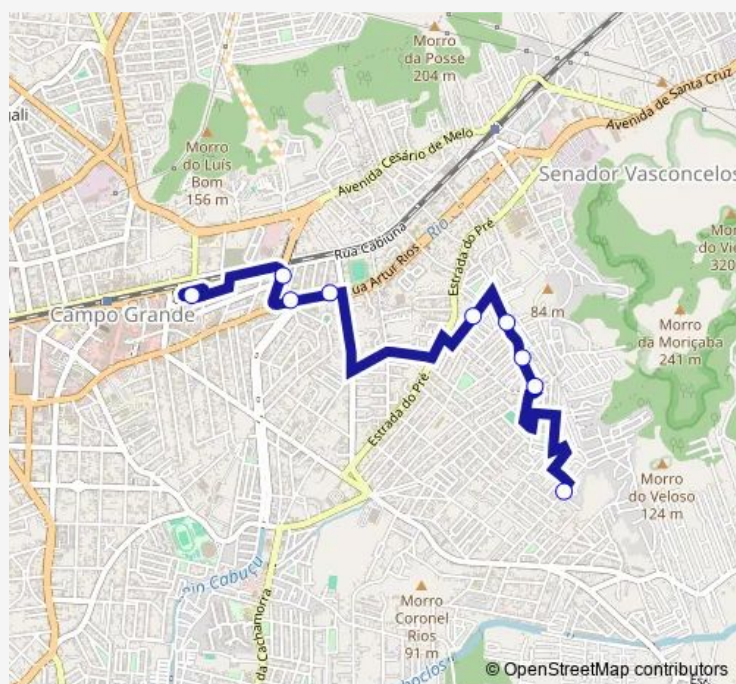

Bairro Monte Santo — Terminal Rodoviário de Campo Grande : Plat. C.

Monday	00:00
Tuesday	00:00
Wednesday	00:00
Thursday	00:00
Friday	00:00
Saturday	00:00
Sunday	00:00

Route info

Direction: Bairro Monte Santo

Stops: 9

Trip Duration: 0 hour 16 min

848 — Bairro Monte Santo - Terminal Campo Grande

Direction

Terminal Rodoviário de Campo Grande : Plat. C. — Bairro Monte Santo

13 stops

[Open route schedule](#)

Terminal Rodoviário de Campo Grande : Plat. C.