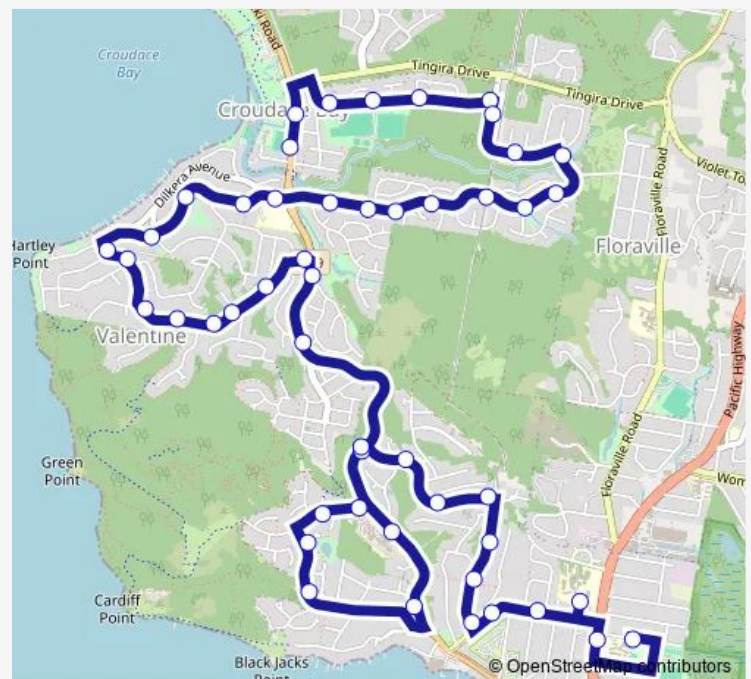

Regal Way Before Ruston Av

Valentine Public School, Tallawalla Rd

Tallawalla Rd Before Berringar Rd

Berringar Rd After Tallawalla Rd

Berringar Rd At Allambee Pl

Route schedule

Macquarie Dr After St Johns Dr — Belmont Public School, Livingstone St

Monday 08:25

Tuesday 08:25

Wednesday 08:25

Thursday 08:25

Friday 08:25

Saturday —

Sunday —

Route info

Direction: Macquarie Dr After St Johns Dr

Stops: 49

Trip Duration: 0 hour 31 min

848 — Belmont Public School to Croudace Bay Rd, Valentine

Andrew Rd Opp Victor Av

Andrew Rd Opp Albert St

Andrew Rd Opp Frederick St

Sunday —

Route info

Direction: Belmont Public School, Livingstone St

Stops: 67

Trip Duration: 0 hour 36 min

69 Hill St

Hill St Before Mary Av

Spinnaker Rgwy At Hill St