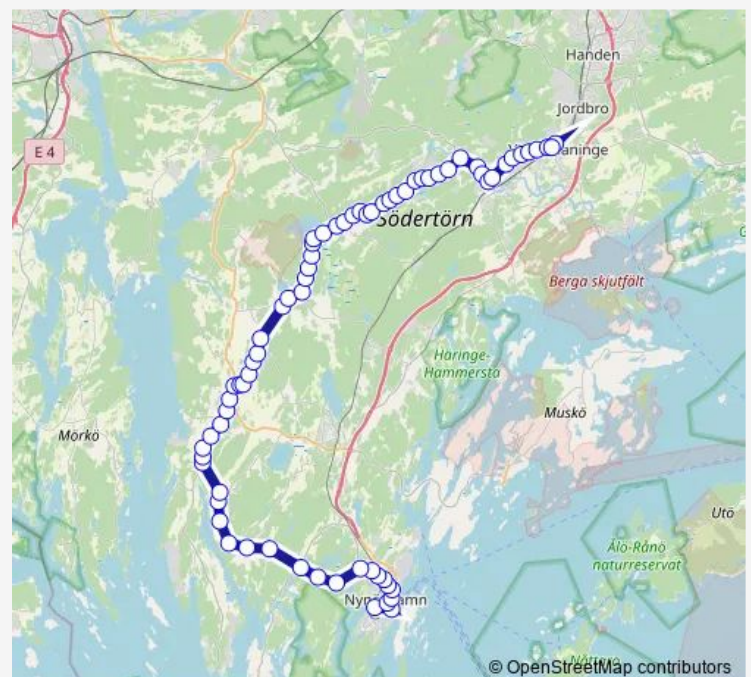

Saturday 01:17-22:09

Sunday 01:17-22:09

Route info

Direction: Västerhaninge station

Stops: 71

Trip Duration: 1 hour 27 min

Rosendal

Lundby