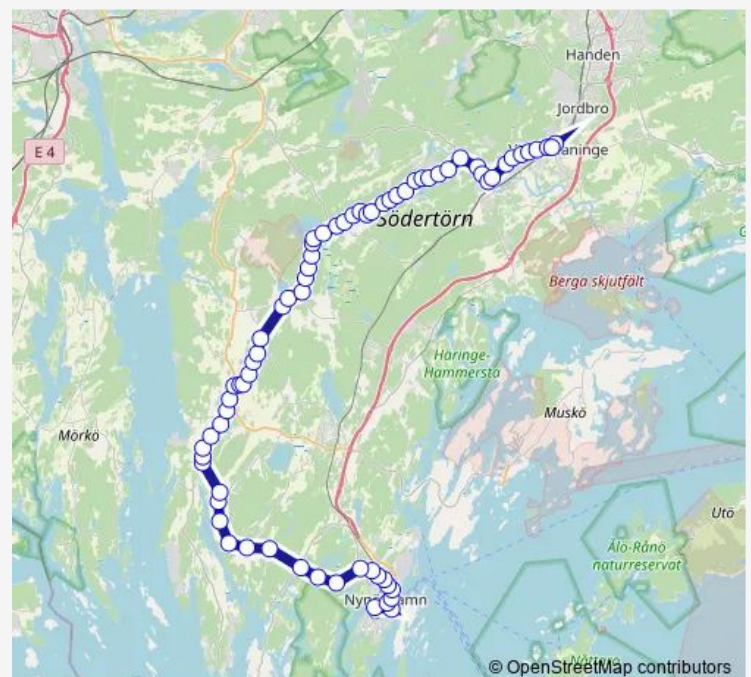

Saturday 01:17-22:09

Sunday 01:17-22:09

Route info

Direction: Västerhaninge station

Stops: 71

Trip Duration: 1 hour 27 min

Rosendal

Lundby