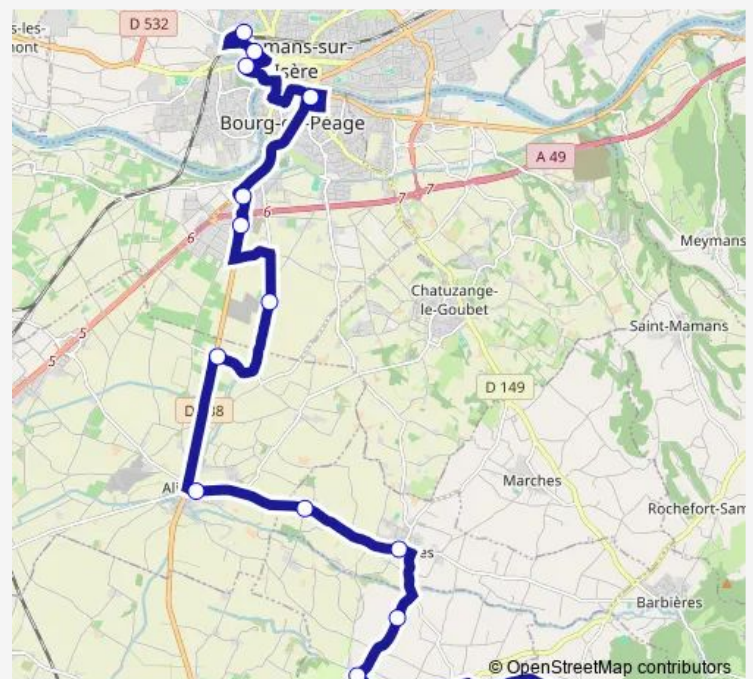

### Direction

Lycee DU Dauphine — Charpey Village

20 stops

[Open route schedule](#)

Lycee DU Dauphine

Duchesne

Clerieux

BDP College DE L'Europe

Charpey Centre Equestre

Gamet

Fontaine

Vignolas

ST Vincent LA Commanderie

LE Galon

Charpey Ecole

Charpey Village

### Route schedule

Lycee DU Dauphine — Charpey Village

Monday 16:05-17:05

Tuesday 16:05-17:05

Wednesday 12:05

Thursday 16:05-17:05

Friday 16:05-17:05

Saturday —

### Route info

Direction: Lycee DU Dauphine

Stops: 20

Trip Duration: 0 hour 51 min

848 — Ligne 840

848 Bus time schedules and route maps are available in an offline PDF at [busmaps.com](https://busmaps.com). Use the [busmaps.com](https://busmaps.com) website to see live bus times, train schedule or subway schedule, and step-by-step directions for all public transit in Valence