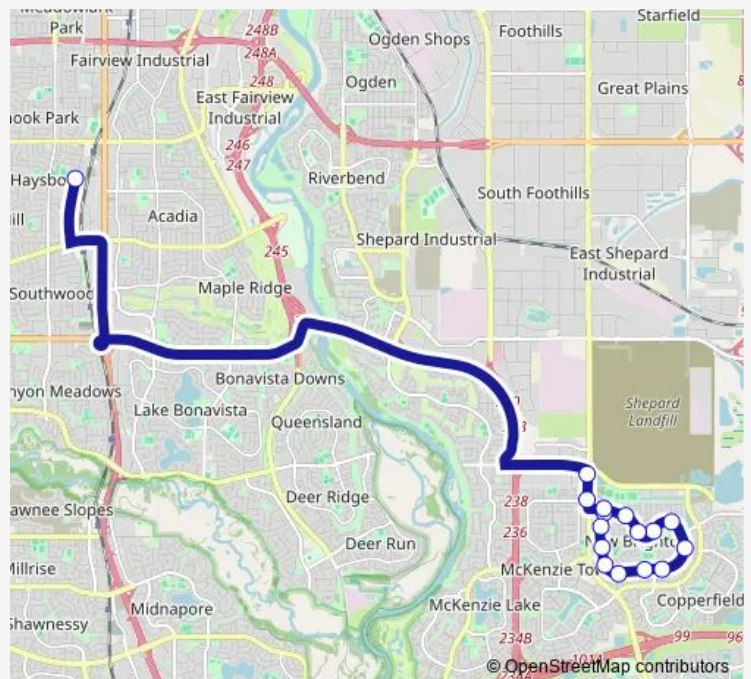

### Route schedule

SB Haddon Rd @ Hogarth Rd — WB New Brighton DR @ W. of New Brighton DR SE

Monday	15:28
Tuesday	15:28
Wednesday	15:28
Thursday	15:28
Friday	14:02
Saturday	—
Sunday	—

### Route info

Direction: SB Haddon Rd @ Hogarth Rd

Stops: 16

Trip Duration: 0 hour 43 min

■ 848 — Lady of the Rockies / New Brighton

**Direction**

EB New Brighton DR @ 52 ST Se — EB 86 AV SW @ Haddon Rd

18 stops

[Open route schedule](#)

EB New Brighton DR @ 52 ST Se

SB New Brighton DR @ S. of New Brighton DR SE

SB New Brighton DR @ New Brighton LN SE

SB New Brighton DR @ New Brighton CI SE

SB New Brighton DR @ New Brighton MR Se

## Route schedule

EB New Brighton DR @ 52 ST Se — EB 86 AV SW @ Haddon Rd

Monday 08:05

Tuesday 08:05

Wednesday 08:05

Thursday 08:05

Friday 08:05

Saturday —