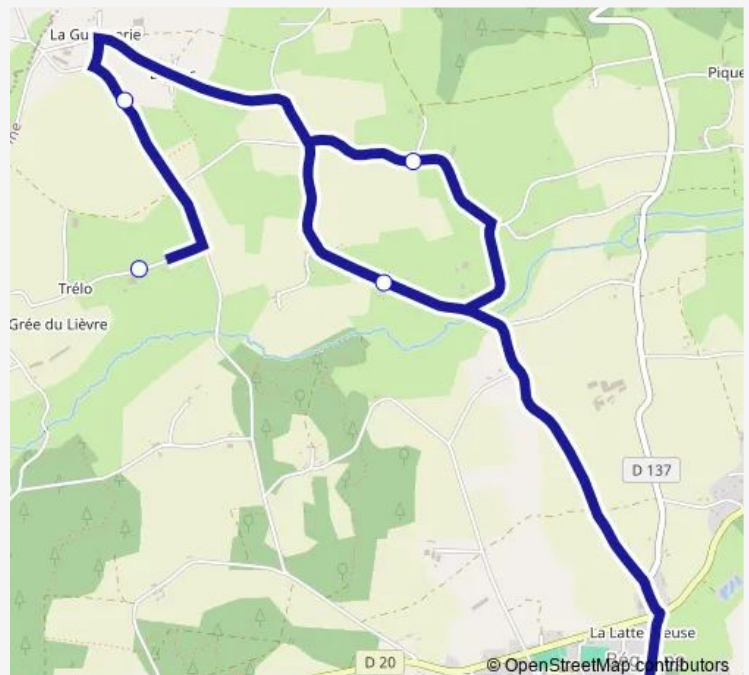

Friday 07:55

Saturday —

Sunday —

Route info

Direction: Bellevue

Stops: 6

Trip Duration: 0 hour 16 min

Direction

Noé — Bourg

5 stops

[Open route schedule](#)

Noé

LE Camby

Gaudu

La Guigaie

Bourg