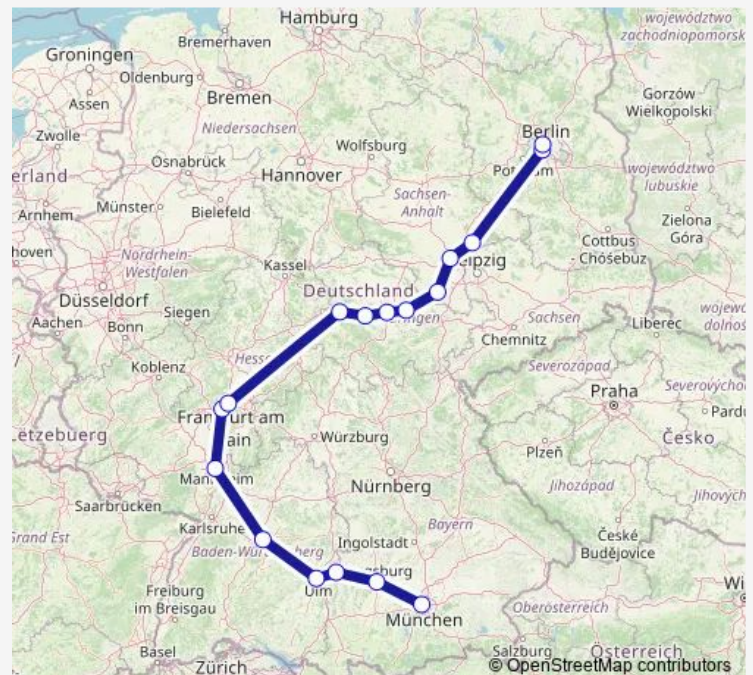

Günzburg

Ulm Hbf

Stuttgart Hbf

Mannheim Hbf

Frankfurt(M) Flughafen Fernbf

Frankfurt(Main)Hbf

Eisenach

Gotha

Erfurt Hbf

Weimar

Naumburg(Saale)Hbf

Halle(Saale)Hbf

Bitterfeld

Berlin Südkreuz

Berlin Hbf (tief)

Route schedule

München Hbf — Berlin Hbf (tief)

Monday 21:51

Tuesday 21:51

Wednesday 21:51

Thursday 21:51

Friday 21:51

Saturday 21:51

Sunday 21:51

Route info

Direction: München Hbf

Stops: 17

Trip Duration: 10 hour 7 min

ICE 992

ICE 992 Rail time schedules and route maps are available in an offline PDF at busmaps.com. Use the busmaps.com website to see live bus times, train schedule or subway schedule, and step-by-step directions for all public transit in Berlin